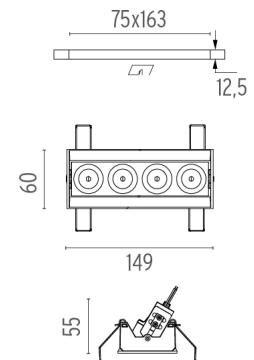

LIGHT SHADOW ADJUSTABLE NO TRIM 4 SPOTS OPTIC SPOT

Mounting	Ceiling recessed
Lamps description	Power LED 10,8W 1120 lm 3000K CRI 90
Luminaire luminous flux	Extreme Cut-off. See reference number
Environment	Indoor
Notes	It requires an pre-installation frame, to be ordered separately.

OPTICAL

Aiming	Adjustable
Light distribution symmetry	Symmetric
Beam angle	10° Spot

ELECTRICAL

Transformer availability	Included
Transformer mounting	Remote
Transformer type	Electronic
Emergency	Without
Insulation class	Class II

PHYSICAL

Recessed depth (mm)	75
Weight (kg)	0,34

designed by FLOS Architectural

Recessed integrated luminaire with 4 LED lighting spots. Remote power supply included.

	03.8928.40 - 864lm	White / White
	03.8928.14 - 864lm	Black / White
	03.8930.40 - 871lm	White / Chrome
	03.8930.14 - 871lm	Black / Chrome
	03.8931.40 - 858lm	White / Matt Gold
	03.8931.14 - 858lm	Black / Matt Gold
	03.8929.40 - 846lm	White / Black
	03.8929.14 - 846lm	Black / Black

CERTIFICATIONS