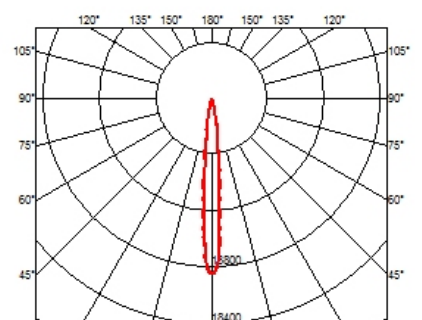

CERTIFICATIONS