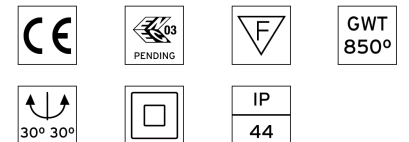

CERTIFICATIONS