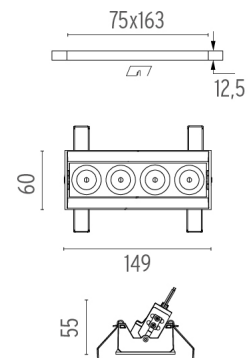

### Mounting

○ 08.0516.00

**Pre-installation frame. Adjustable No Trim 4L**

○ 08.0059.90

**Accessory for mounting of No Trim continuous line**

Accessory for mounting of No Trim continuous line. Each accessory allows connection between two No Trim pre-installation frames.

## Light Shadow Adjustable No Trim 4 Spots Optic Spot . Lamps

**Power LED**

**Lamp category:**

LED

**Socket:**

Special base

**Lamp type:**

Power LED