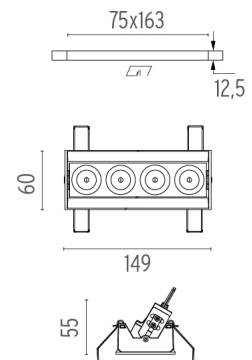

### Mounting

○ 08.0516.00

**Pre-installation frame. Adjustable No Trim 4L**

○ 08.0059.90

**Accessory for mounting of No Trim continuous line**

Accessory for mounting of No Trim continuous line. Each accessory allows connection between two No Trim pre-installation frames.

## Light Shadow Adjustable No Trim 4 Spots Optic Spot . Lamps

**Power LED**

**Lamp category:**

LED

**Socket:**

Special base

**Lamp type:**

Power LED