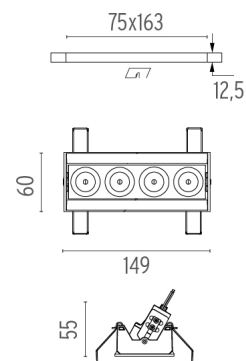

LIGHT SHADOW ADJUSTABLE NO TRIM 4 SPOTS OPTIC SPOT

Mounting	Ceiling recessed
Lamps description	Power LED 10,8W 1040 lm 2700K CRI 90
Luminaire luminous flux	Extreme Cut-off. See reference number
Environment	Indoor
Notes	It requires an pre-installation frame, to be ordered separately.

OPTICAL

Aiming	Adjustable
Light distribution symmetry	Symmetric
Beam angle	10° Spot

ELECTRICAL

Transformer availability	Included
Transformer mounting	Remote
Transformer type	Electronic
Emergency	Without
Insulation class	Class II

PHYSICAL

Recessed depth (mm)	75
Weight (kg)	0,34

designed by FLOS Architectural

Recessed integrated luminaire with 4 LED lighting spots. Remote power supply included.

- 03.8924.40 - 810lm White / White
- ◐ 03.8924.14 - 810lm Black / White
- ◑ 03.8926.40 - 816lm White / Chrome
- ◒ 03.8926.14 - 816lm Black / Chrome
- ◓ 03.8927.40 - 804lm White / Matt Gold
- ◔ 03.8927.14 - 804lm Black / Matt Gold
- ◕ 03.8925.40 - 793lm White / Black
- ◖ 03.8925.14 - 793lm Black / Black

CERTIFICATIONS