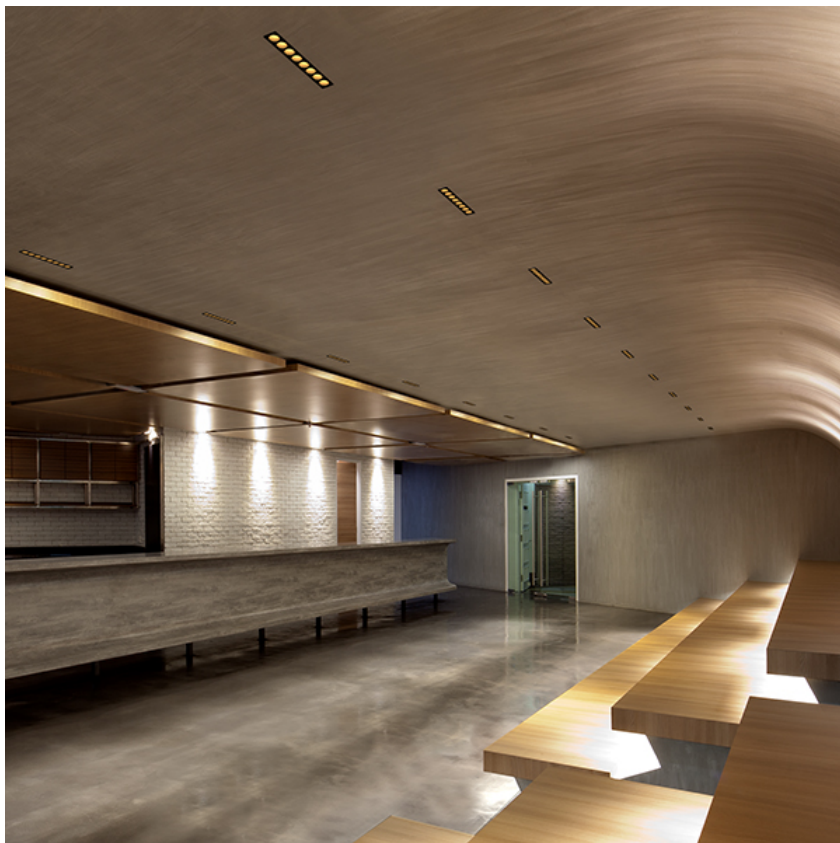

LIGHT SHADOW ADJUSTABLE NO TRIM 4 SPOTS OPTIC SPOT

Mounting	Ceiling recessed
Lamps description	Power LED 10,8W 1040 lm 2700K CRI 90
Luminaire luminous flux	Extreme Cut-off. See reference number
Environment	Indoor
Notes	It requires an pre-installation frame, to be ordered separately.

OPTICAL

Aiming	Adjustable
Light distribution symmetry	Symmetric
Beam angle	10° Spot

ELECTRICAL

Transformer availability	Included
Transformer mounting	Remote
Transformer type	Electronic
Emergency	Without
Insulation class	Class II

PHYSICAL

Recessed depth (mm)	75
Weight (kg)	0,34

designed by FLOS Architectural

Recessed integrated luminaire with 4 LED lighting spots. Remote power supply included.

- 03.8924.40 - 810lm White / White
- ◐ 03.8924.14 - 810lm Black / White
- ◑ 03.8926.40 - 816lm White / Chrome
- ◒ 03.8926.14 - 816lm Black / Chrome
- ◓ 03.8927.40 - 804lm White / Matt Gold
- ◔ 03.8927.14 - 804lm Black / Matt Gold
- ◕ 03.8925.40 - 793lm White / Black
- ◖ 03.8925.14 - 793lm Black / Black

CERTIFICATIONS