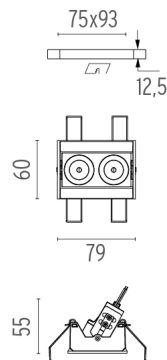

LIGHT SHADOW ADJUSTABLE NO TRIM 2 SPOTS OPTIC SPOT

Mounting	Ceiling recessed
Lamps description	Power LED 5,4W 560 lm 3000K CRI 90
Luminaire luminous flux	Extreme Cut-off. See reference number
Environment	Indoor
Notes	It requires an pre-installation frame, to be ordered separately.

OPTICAL

Aiming	Adjustable
Light distribution symmetry	Symmetric
Beam angle	10° Spot

ELECTRICAL

Transformer availability	Included
Transformer mounting	Remote
Transformer type	Electronic
Emergency	Without
Insulation class	Class II

PHYSICAL

Recessed depth (mm)	75
Weight (kg)	0,25

designed by FLOS Architectural

Recessed integrated luminaire with 2 LED lighting spots. Remote power supply included.

- 03.8920.40 - 432lm White / White
- 03.8920.14 - 432lm Black / White
- ◐ 03.8922.40 - 435lm White / Chrome
- ◑ 03.8922.14 - 435lm Black / Chrome
- ◒ 03.8923.40 - 429lm White / Matt Gold
- ◓ 03.8923.14 - 429lm Black / Matt Gold
- ◔ 03.8921.40 - 423lm White / Black
- ◕ 03.8921.14 - 423lm Black / Black

CERTIFICATIONS