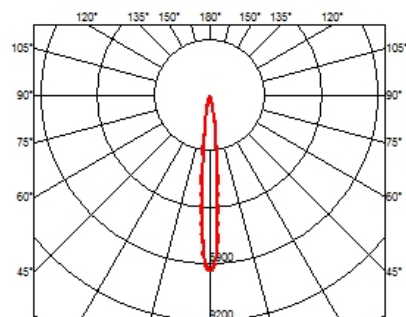

CERTIFICATIONS