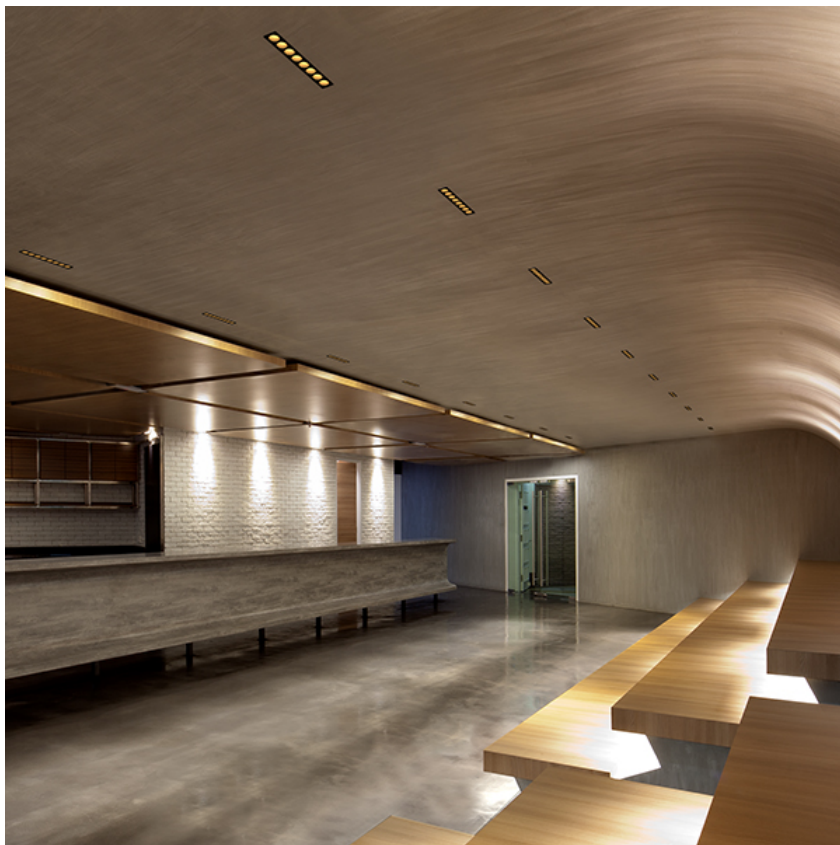

LIGHT SHADOW ADJUSTABLE NO TRIM 2 SPOTS OPTIC SPOT

Mounting	Ceiling recessed
Lamps description	Power LED 5,4W 560 lm 3000K CRI 90
Luminaire luminous flux	Extreme Cut-off. See reference number
Environment	Indoor
Notes	It requires an pre-installation frame, to be ordered separately.

OPTICAL

Aiming	Adjustable
Light distribution symmetry	Symmetric
Beam angle	10° Spot

ELECTRICAL

Transformer availability	Included
Transformer mounting	Remote
Transformer type	Electronic
Emergency	Without
Insulation class	Class II

PHYSICAL

Recessed depth (mm)	75
Weight (kg)	0,25

designed by FLOS Architectural

Recessed integrated luminaire with 2 LED lighting spots. Remote power supply included.

- 03.8920.40 - 432lm White / White
- 03.8920.14 - 432lm Black / White
- ◐ 03.8922.40 - 435lm White / Chrome
- ◑ 03.8922.14 - 435lm Black / Chrome
- ◒ 03.8923.40 - 429lm White / Matt Gold
- ◓ 03.8923.14 - 429lm Black / Matt Gold
- ◔ 03.8921.40 - 423lm White / Black
- ◕ 03.8921.14 - 423lm Black / Black

CERTIFICATIONS