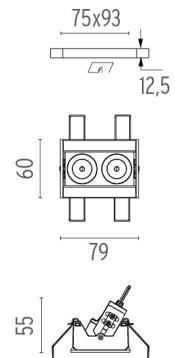

### Mounting

○ 08.0515.00

**Pre-installation frame. Adjustable No Trim 2L**

○ 08.0059.90

**Accessory for mounting of No Trim continuous line**

Accessory for mounting of No Trim continuous line. Each accessory allows connection between two No Trim pre-installation frames.

**Light Shadow Adjustable No Trim 2 Spots Optic Spot**

designed by FLOS Architectural

Recessed integrated luminaire with 2 LED lighting spots. Remote power supply included.

- 03.8920.40 - 432lm White / White
- 03.8920.14 - 432lm Black / White
- 03.8922.40 - 435lm White / Chrome
- 03.8922.14 - 435lm Black / Chrome
- 03.8923.40 - 429lm White / Matt Gold
- 03.8923.14 - 429lm Black / Matt Gold
- 03.8921.40 - 423lm White / Black
- 03.8921.14 - 423lm Black / Black

## Light Shadow Adjustable No Trim 2 Spots Optic Spot . Lamps

**Power LED**

**Lamp category:**

LED

**Socket:**

Special base

**Lamp type:**

Power LED