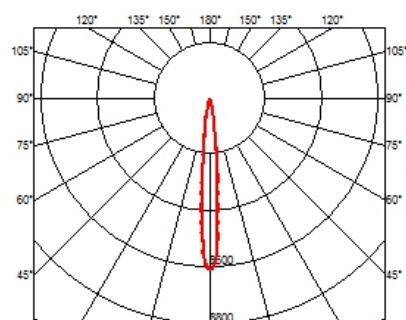

CERTIFICATIONS