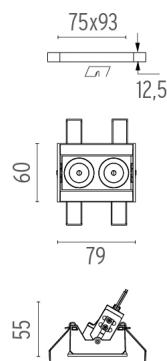

LIGHT SHADOW ADJUSTABLE NO TRIM 2 SPOTS OPTIC SPOT

Mounting	Ceiling recessed
Lamps description	Power LED 5,4W 520 lm 2700K CRI 90
Luminaire luminous flux	Extreme Cut-off. See reference number
Environment	Indoor
Notes	It requires an pre-installation frame, to be ordered separately.

OPTICAL

Aiming	Adjustable
Light distribution symmetry	Symmetric
Beam angle	10° Spot

ELECTRICAL

Transformer availability	Included
Transformer mounting	Remote
Transformer type	Electronic
Emergency	Without
Insulation class	Class II

PHYSICAL

Recessed depth (mm)	75
Weight (kg)	0,25

designed by FLOS Architectural

Recessed integrated luminaire with 2 LED lighting spots. Remote power supply included.

- 03.8916.40 - 405lm White / White
- 03.8916.14 - 405lm Black / White
- ◐ 03.8918.40 - 408lm White / Chrome
- ◑ 03.8918.14 - 408lm Black / Chrome
- ◒ 03.8919.40 - 402lm White / Matt Gold
- ◓ 03.8919.14 - 402lm Black / Matt Gold
- ◔ 03.8917.40 - 396lm White / Black
- ◕ 03.8917.14 - 396lm Black / Black

CERTIFICATIONS