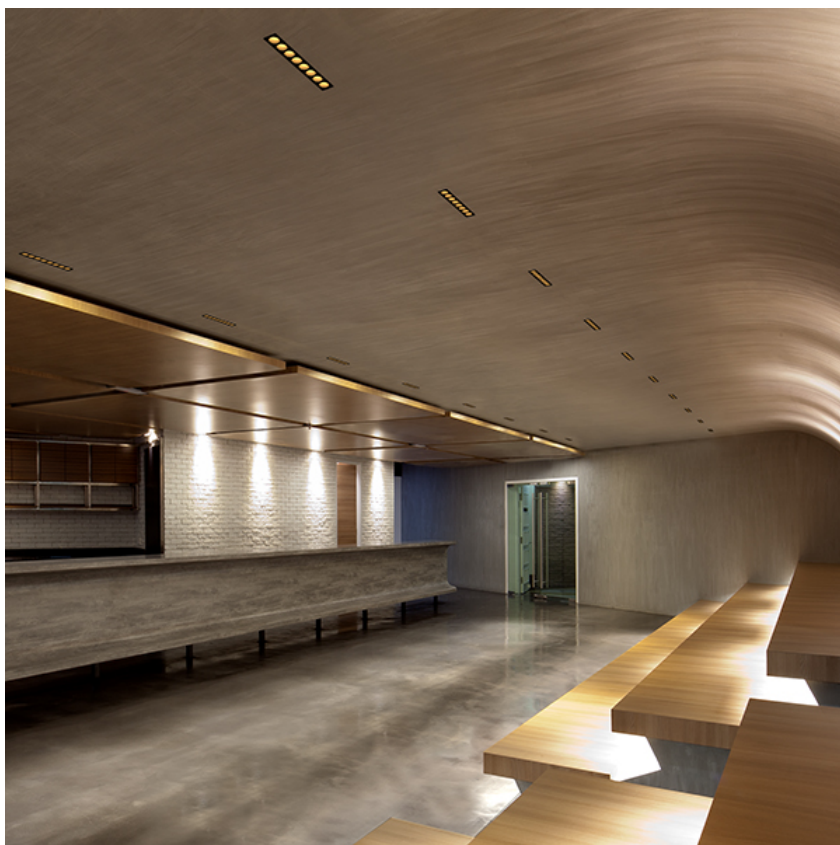

CERTIFICATIONS