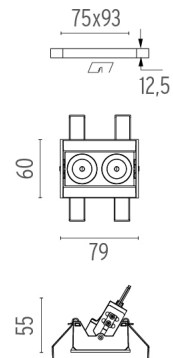

**Light Shadow Adjustable No Trim 2 Spots Optic Spot**

designed by FLOS Architectural

Recessed integrated luminaire with 2 LED lighting spots. Remote power supply included.

- 03.8916.40 - 405lm White / White
- 03.8916.14 - 405lm Black / White
- 03.8918.40 - 408lm White / Chrome
- 03.8918.14 - 408lm Black / Chrome
- 03.8919.40 - 402lm White / Matt Gold
- 03.8919.14 - 402lm Black / Matt Gold
- 03.8917.40 - 396lm White / Black
- 03.8917.14 - 396lm Black / Black

## Light Shadow Adjustable No Trim 2 Spots Optic Spot . Lamps

**Power LED**

**Lamp category:**

LED

**Socket:**

Special base

**Lamp type:**

Power LED