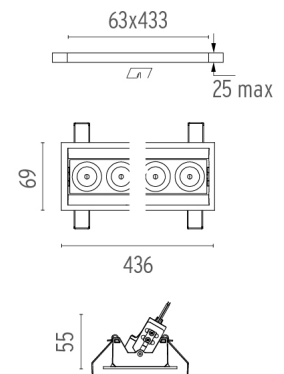

LIGHT SHADOW ADJUSTABLE TRIM 12 SPOTS OPTIC SPOT

Mounting	Ceiling recessed
Lamps description	Power LED 32,4W 3360 lm 3000K CRI 90
Luminaire luminous flux	Extreme Cut-off. See reference number
Environment	Indoor
Notes	Pre-installation frame not required.

OPTICAL

Aiming	Adjustable
Light distribution symmetry	Symmetric
Beam angle	10° Spot

ELECTRICAL

Transformer availability	Included
Transformer mounting	Remote
Transformer type	Electronic
Emergency	Without
Insulation class	Class II

PHYSICAL

Recessed depth (mm)	75
Weight (kg)	0,66

designed by FLOS Architectural

Recessed integrated luminaire with 12 LED lighting spots. Remote power supply included.

	03.8912.40 - 2593lm	White / White
	03.8912.14 - 2593lm	Black / White
	03.8914.40 - 2612lm	White / Chrome
	03.8914.14 - 2612lm	Black / Chrome
	03.8915.40 - 2573lm	White / Matt Gold
	03.8915.14 - 2573lm	Black / Matt Gold
	03.8913.40 - 2539lm	White / Black
	03.8913.14 - 2539lm	Black / Black

CERTIFICATIONS