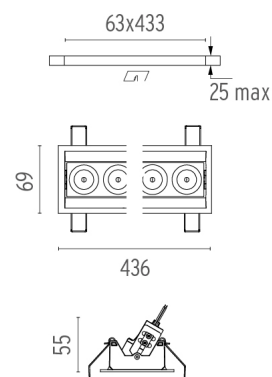

PHYSICAL

Recessed depth (mm)	75
Weight (kg)	0,66

**Light Shadow Adjustable Trim
12 Spots Optic Spot**

designed by FLOS Architectural

Recessed integrated luminaire with 12 LED lighting spots. Remote power supply included.

CERTIFICATIONS

Light Shadow Adjustable Trim 12 Spots Optic Spot . Lamps

Power LED

Lamp category:
LED

Socket:
Special base

Lamp type:
Power LED

Light Shadow Adjustable Trim 12 Spots Optic Spot

designed by FLOS Architectural

Recessed integrated luminaire with 12 LED lighting spots. Remote power supply included.

- | | | |
|--|---------------------|-------------------|
| | 03.8912.40 - 2593lm | White / White |
| | 03.8912.14 - 2593lm | Black / White |
| | 03.8914.40 - 2612lm | White / Chrome |
| | 03.8914.14 - 2612lm | Black / Chrome |
| | 03.8915.40 - 2573lm | White / Matt Gold |
| | 03.8915.14 - 2573lm | Black / Matt Gold |
| | 03.8913.40 - 2539lm | White / Black |
| | 03.8913.14 - 2539lm | Black / Black |