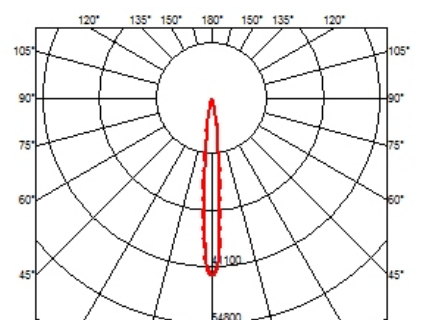

CERTIFICATIONS