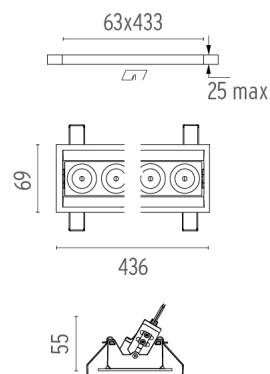

LIGHT SHADOW ADJUSTABLE TRIM 12 SPOTS OPTIC SPOT

Mounting	Ceiling recessed
Lamps description	Power LED 32,4W 3120 lm 2700K CRI 90
Luminaire luminous flux	Extreme Cut-off. See reference number
Environment	Indoor
Notes	Pre-installation frame not required.

OPTICAL

Aiming	Adjustable
Light distribution symmetry	Symmetric
Beam angle	10° Spot

ELECTRICAL

Transformer availability	Included
Transformer mounting	Remote
Transformer type	Electronic
Emergency	Without
Insulation class	Class II

PHYSICAL

Recessed depth (mm)	75
Weight (kg)	0,66

designed by FLOS Architectural

Recessed integrated luminaire with 12 LED lighting spots. Remote power supply included.

- 03.8908.40 - 2430lm White / White
- 03.8908.14 - 2430lm Black / White
- ◐ 03.8910.40 - 2447lm White / Chrome
- ◑ 03.8910.14 - 2447lm Black / Chrome
- ◒ 03.8911.40 - 2411lm White / Matt Gold
- ◓ 03.8911.14 - 2411lm Black / Matt Gold
- ◔ 03.8909.40 - 2379lm White / Black
- ◕ 03.8909.14 - 2379lm Black / Black

CERTIFICATIONS