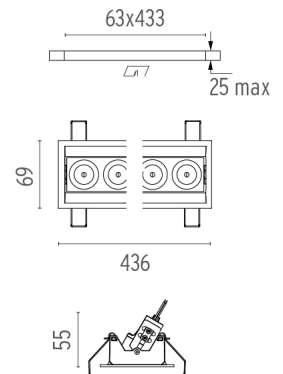

PHYSICAL

Recessed depth (mm)	75
Weight (kg)	0,66

Light Shadow Adjustable Trim 12 Spots Optic Spot

designed by FLOS Architectural

Recessed integrated luminaire with 12 LED lighting spots. Remote power supply included.

CERTIFICATIONS

Light Shadow Adjustable Trim 12 Spots Optic Spot . Lamps

Power LED

Lamp category:
LED

Socket:
Special base

Lamp type:
Power LED

Light Shadow Adjustable Trim 12 Spots Optic Spot

designed by FLOS Architectural

Recessed integrated luminaire with 12 LED lighting spots. Remote power supply included.

- | | | |
|--|---------------------|-------------------|
| | 03.8908.40 - 2430lm | White / White |
| | 03.8908.14 - 2430lm | Black / White |
| | 03.8910.40 - 2447lm | White / Chrome |
| | 03.8910.14 - 2447lm | Black / Chrome |
| | 03.8911.40 - 2411lm | White / Matt Gold |
| | 03.8911.14 - 2411lm | Black / Matt Gold |
| | 03.8909.40 - 2379lm | White / Black |
| | 03.8909.14 - 2379lm | Black / Black |