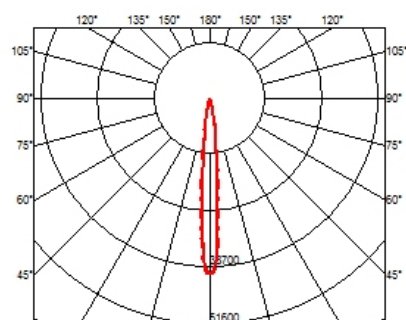

CERTIFICATIONS