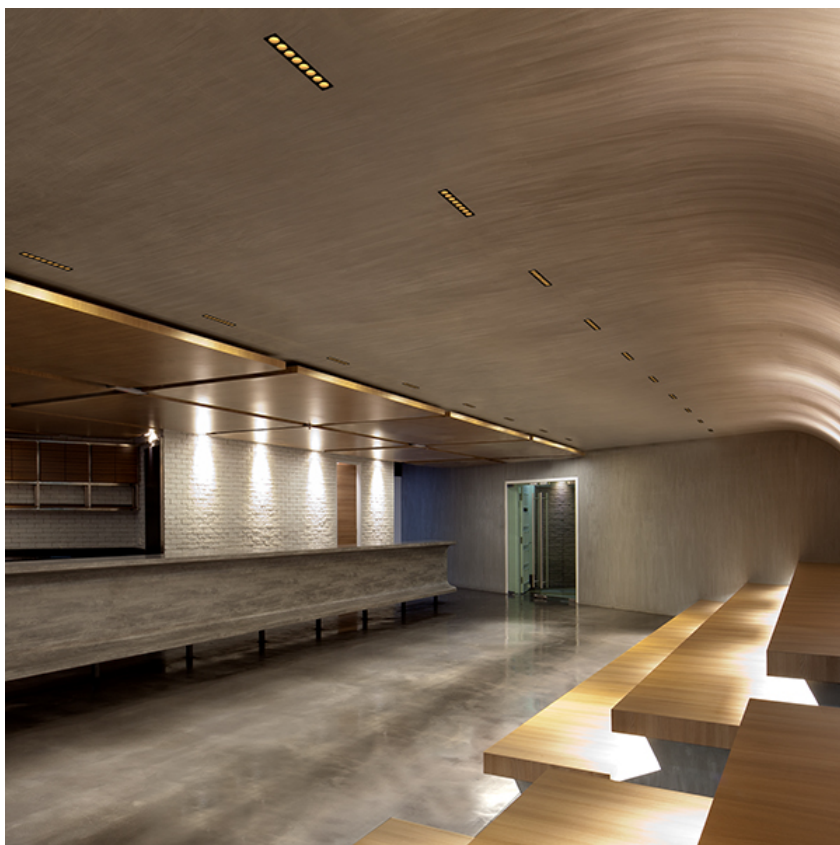

LIGHT SHADOW ADJUSTABLE TRIM 12 SPOTS OPTIC SPOT

Mounting	Ceiling recessed
Lamps description	Power LED 32,4W 3120 lm 2700K CRI 90
Luminaire luminous flux	Extreme Cut-off. See reference number
Environment	Indoor
Notes	Pre-installation frame not required.

OPTICAL

Aiming	Adjustable
Light distribution symmetry	Symmetric
Beam angle	10° Spot

ELECTRICAL

Transformer availability	Included
Transformer mounting	Remote
Transformer type	Electronic
Emergency	Without
Insulation class	Class II

PHYSICAL

Recessed depth (mm)	75
Weight (kg)	0,66

designed by FLOS Architectural

Recessed integrated luminaire with 12 LED lighting spots. Remote power supply included.

- 03.8908.40 - 2430lm White / White
- 03.8908.14 - 2430lm Black / White
- ◐ 03.8910.40 - 2447lm White / Chrome
- ◑ 03.8910.14 - 2447lm Black / Chrome
- ◒ 03.8911.40 - 2411lm White / Matt Gold
- ◓ 03.8911.14 - 2411lm Black / Matt Gold
- ◔ 03.8909.40 - 2379lm White / Black
- ◕ 03.8909.14 - 2379lm Black / Black

CERTIFICATIONS