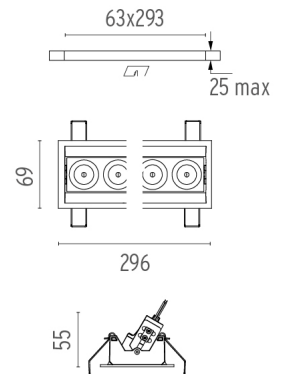

PHYSICAL

Recessed depth (mm)	75
Weight (kg)	0,50

Light Shadow Adjustable Trim 8 Spots Optic Spot

designed by FLOS Architectural

Recessed integrated luminaire with 8 LED lighting spots. Remote power supply included.

CERTIFICATIONS

Light Shadow Adjustable Trim 8 Spots Optic Spot . Lamps

Power LED

Lamp category:
LED

Socket:
Special base

Lamp type:
Power LED

Light Shadow Adjustable Trim 8 Spots Optic Spot

designed by FLOS Architectural

Recessed integrated luminaire with 8 LED lighting spots. Remote power supply included.

- | | | |
|--|---------------------|-------------------|
| | 03.8904.40 - 1729lm | White / White |
| | 03.8904.14 - 1729lm | Black / White |
| | 03.8906.40 - 1741lm | White / Chrome |
| | 03.8906.14 - 1741lm | Black / Chrome |
| | 03.8907.40 - 1715lm | White / Matt Gold |
| | 03.8907.14 - 1715lm | Black / Matt Gold |
| | 03.8905.40 - 1692lm | White / Black |
| | 03.8905.14 - 1692lm | Black / Black |