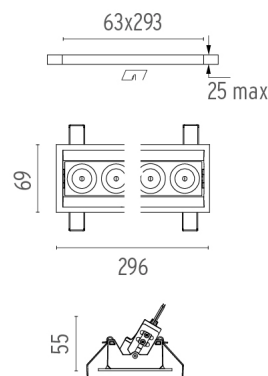

LIGHT SHADOW ADJUSTABLE TRIM 8 SPOTS OPTIC SPOT

Mounting	Ceiling recessed
Lamps description	Power LED 21,6W 2240 lm 3000K CRI 90
Luminaire luminous flux	Extreme Cut-off. See reference number
Environment	Indoor
Notes	Pre-installation frame not required.

OPTICAL

Aiming	Adjustable
Light distribution symmetry	Symmetric
Beam angle	10° Spot

ELECTRICAL

Transformer availability	Included
Transformer mounting	Remote
Transformer type	Electronic
Emergency	Without
Insulation class	Class II

PHYSICAL

Recessed depth (mm)	75
Weight (kg)	0,50

designed by FLOS Architectural

Recessed integrated luminaire with 8 LED lighting spots. Remote power supply included.

- 03.8904.40 - 1729lm White / White
- 03.8904.14 - 1729lm Black / White
- ◐ 03.8906.40 - 1741lm White / Chrome
- ◑ 03.8906.14 - 1741lm Black / Chrome
- ◒ 03.8907.40 - 1715lm White / Matt Gold
- ◓ 03.8907.14 - 1715lm Black / Matt Gold
- ◔ 03.8905.40 - 1692lm White / Black
- ◕ 03.8905.14 - 1692lm Black / Black

CERTIFICATIONS