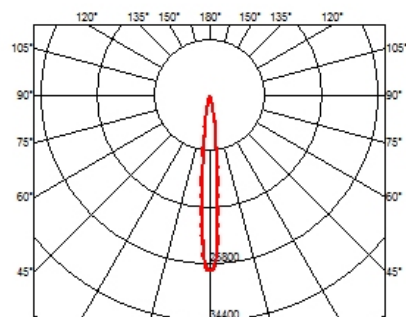

CERTIFICATIONS