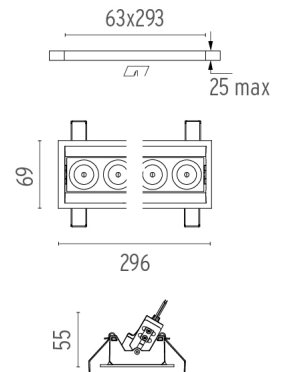

PHYSICAL

Recessed depth (mm)	75
Weight (kg)	0,50

Light Shadow Adjustable Trim 8 Spots Optic Spot

designed by FLOS Architectural

Recessed integrated luminaire with 8 LED lighting spots. Remote power supply included.

CERTIFICATIONS

Light Shadow Adjustable Trim 8 Spots Optic Spot . Lamps

Power LED

Lamp category:
LED

Socket:
Special base

Lamp type:
Power LED

Light Shadow Adjustable Trim 8 Spots Optic Spot

designed by FLOS Architectural

Recessed integrated luminaire with 8 LED lighting spots. Remote power supply included.

- | | | |
|--|---------------------|-------------------|
| | 03.8900.40 - 1620lm | White / White |
| | 03.8900.14 - 1620lm | Black / White |
| | 03.8902.40 - 1631lm | White / Chrome |
| | 03.8902.14 - 1631lm | Black / Chrome |
| | 03.8903.40 - 1607lm | White / Matt Gold |
| | 03.8903.14 - 1607lm | Black / Matt Gold |
| | 03.8901.40 - 1586lm | White / Black |
| | 03.8901.14 - 1586lm | Black / Black |