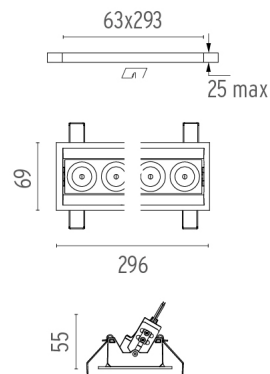

LIGHT SHADOW ADJUSTABLE TRIM 8 SPOTS OPTIC SPOT

Mounting	Ceiling recessed
Lamps description	Power LED 21,6W 2080 lm 2700K CRI 90
Luminaire luminous flux	Extreme Cut-off. See reference number
Environment	Indoor
Notes	Pre-installation frame not required.

OPTICAL

Aiming	Adjustable
Light distribution symmetry	Symmetric
Beam angle	10° Spot

ELECTRICAL

Transformer availability	Included
Transformer mounting	Remote
Transformer type	Electronic
Emergency	Without
Insulation class	Class II

PHYSICAL

Recessed depth (mm)	75
Weight (kg)	0,50

designed by FLOS Architectural

Recessed integrated luminaire with 8 LED lighting spots. Remote power supply included.

- 03.8900.40 - 1620lm White / White
- 03.8900.14 - 1620lm Black / White
- ◐ 03.8902.40 - 1631lm White / Chrome
- ◑ 03.8902.14 - 1631lm Black / Chrome
- ◒ 03.8903.40 - 1607lm White / Matt Gold
- ◓ 03.8903.14 - 1607lm Black / Matt Gold
- ◔ 03.8901.40 - 1586lm White / Black
- ◕ 03.8901.14 - 1586lm Black / Black

CERTIFICATIONS