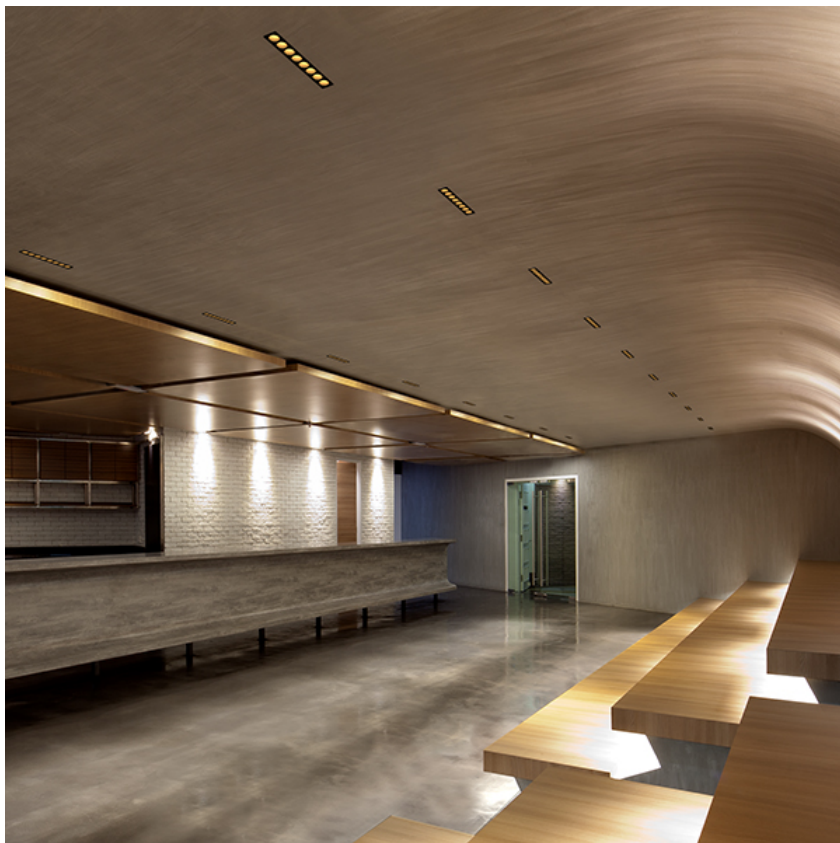

LIGHT SHADOW ADJUSTABLE TRIM 8 SPOTS OPTIC SPOT

Mounting	Ceiling recessed
Lamps description	Power LED 21,6W 2080 lm 2700K CRI 90
Luminaire luminous flux	Extreme Cut-off. See reference number
Environment	Indoor
Notes	Pre-installation frame not required.

OPTICAL

Aiming	Adjustable
Light distribution symmetry	Symmetric
Beam angle	10° Spot

ELECTRICAL

Transformer availability	Included
Transformer mounting	Remote
Transformer type	Electronic
Emergency	Without
Insulation class	Class II

PHYSICAL

Recessed depth (mm)	75
Weight (kg)	0,50

designed by FLOS Architectural

Recessed integrated luminaire with 8 LED lighting spots. Remote power supply included.

- 03.8900.40 - 1620lm White / White
- 03.8900.14 - 1620lm Black / White
- ◐ 03.8902.40 - 1631lm White / Chrome
- ◑ 03.8902.14 - 1631lm Black / Chrome
- ◒ 03.8903.40 - 1607lm White / Matt Gold
- ◓ 03.8903.14 - 1607lm Black / Matt Gold
- ◔ 03.8901.40 - 1586lm White / Black
- ◕ 03.8901.14 - 1586lm Black / Black

CERTIFICATIONS