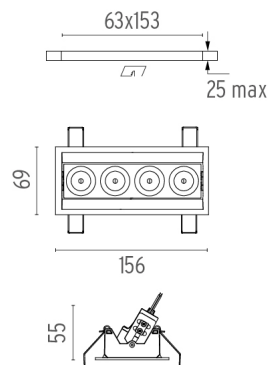

LIGHT SHADOW ADJUSTABLE TRIM 4 SPOTS OPTIC SPOT

Mounting	Ceiling recessed
Lamps description	Power LED 10,8W 1120 lm 3000K CRI 90
Luminaire luminous flux	Extreme Cut-off. See reference number
Environment	Indoor
Notes	Pre-installation frame not required.

OPTICAL

Aiming	Adjustable
Light distribution symmetry	Symmetric
Beam angle	10° Spot

ELECTRICAL

Transformer availability	Included
Transformer mounting	Remote
Transformer type	Electronic
Emergency	Without
Insulation class	Class II

PHYSICAL

Recessed depth (mm)	75
Weight (kg)	0,34

designed by FLOS Architectural

Recessed integrated luminaire with 4 LED lighting spots. Remote power supply included.

- 03.8896.40 - 864lm White / White
- 03.8896.14 - 864lm Black / White
- ◐ 03.8898.40 - 871lm White / Chrome
- ◑ 03.8898.14 - 871lm Black / Chrome
- ◒ 03.8899.40 - 858lm White / Matt Gold
- ◓ 03.8899.14 - 858lm Black / Matt Gold
- ◔ 03.8897.40 - 846lm White / Black
- ◕ 03.8897.14 - 846lm Black / Black

CERTIFICATIONS