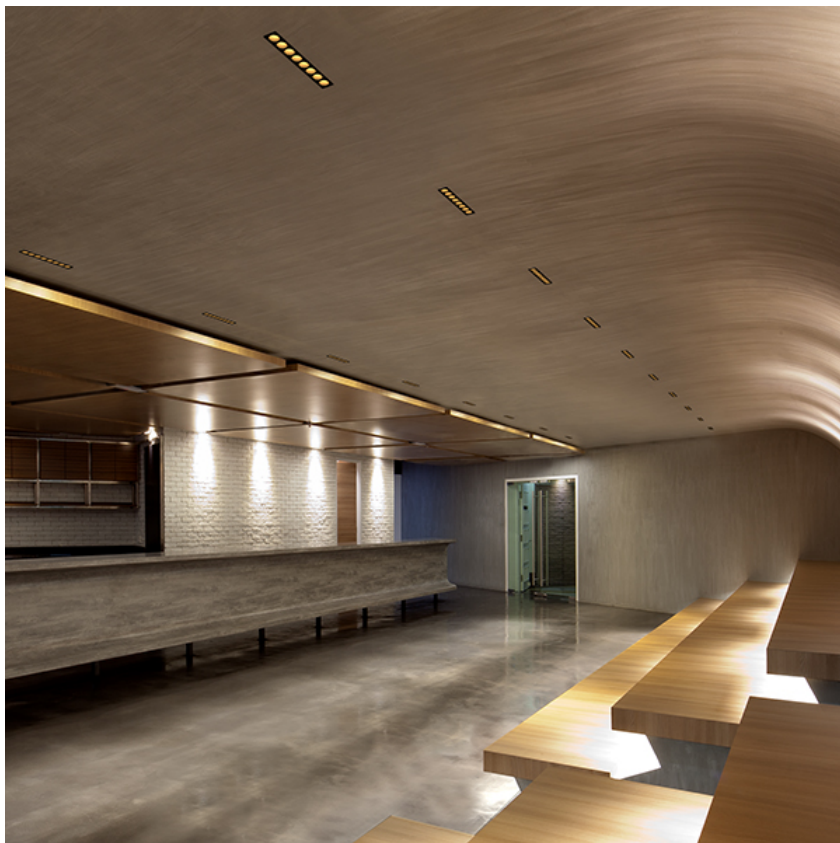

LIGHT SHADOW ADJUSTABLE TRIM 4 SPOTS OPTIC SPOT

Mounting	Ceiling recessed
Lamps description	Power LED 10,8W 1120 lm 3000K CRI 90
Luminaire luminous flux	Extreme Cut-off. See reference number
Environment	Indoor
Notes	Pre-installation frame not required.

OPTICAL

Aiming	Adjustable
Light distribution symmetry	Symmetric
Beam angle	10° Spot

ELECTRICAL

Transformer availability	Included
Transformer mounting	Remote
Transformer type	Electronic
Emergency	Without
Insulation class	Class II

PHYSICAL

Recessed depth (mm)	75
Weight (kg)	0,34

designed by FLOS Architectural

Recessed integrated luminaire with 4 LED lighting spots. Remote power supply included.

- 03.8896.40 - 864lm White / White
- 03.8896.14 - 864lm Black / White
- ◐ 03.8898.40 - 871lm White / Chrome
- ◑ 03.8898.14 - 871lm Black / Chrome
- ◒ 03.8899.40 - 858lm White / Matt Gold
- ◓ 03.8899.14 - 858lm Black / Matt Gold
- ◔ 03.8897.40 - 846lm White / Black
- ◕ 03.8897.14 - 846lm Black / Black

CERTIFICATIONS