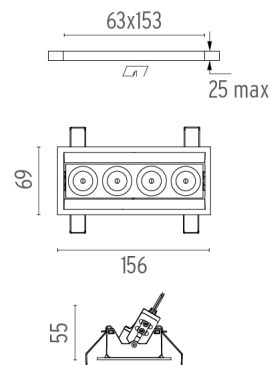

PHYSICAL

Recessed depth (mm)	75
Weight (kg)	0,34

Light Shadow Adjustable Trim 4 Spots Optic Spot

designed by FLOS Architectural

Recessed integrated luminaire with 4 LED lighting spots. Remote power supply included.

CERTIFICATIONS

Light Shadow Adjustable Trim 4 Spots Optic Spot . Lamps

Power LED

Lamp category:
LED

Socket:
Special base

Lamp type:
Power LED

Light Shadow Adjustable Trim 4 Spots Optic Spot

designed by FLOS Architectural

Recessed integrated luminaire with 4
LED lighting spots. Remote power
supply included.

- | | | |
|--|--------------------|-------------------|
| | 03.8896.40 - 864lm | White / White |
| | 03.8896.14 - 864lm | Black / White |
| | 03.8898.40 - 871lm | White / Chrome |
| | 03.8898.14 - 871lm | Black / Chrome |
| | 03.8899.40 - 858lm | White / Matt Gold |
| | 03.8899.14 - 858lm | Black / Matt Gold |
| | 03.8897.40 - 846lm | White / Black |
| | 03.8897.14 - 846lm | Black / Black |