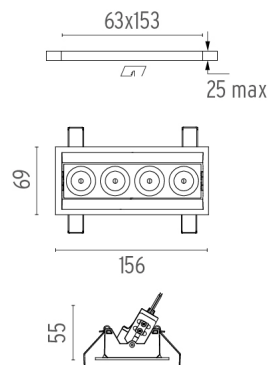

LIGHT SHADOW ADJUSTABLE TRIM 4 SPOTS OPTIC SPOT

Mounting	Ceiling recessed
Lamps description	Power LED 10,8W 1040 lm 2700K CRI 90
Luminaire luminous flux	Extreme Cut-off. See reference number
Environment	Indoor
Notes	Pre-installation frame not required.

OPTICAL

Aiming	Adjustable
Light distribution symmetry	Symmetric
Beam angle	10° Spot

ELECTRICAL

Transformer availability	Included
Transformer mounting	Remote
Transformer type	Electronic
Emergency	Without
Insulation class	Class II

PHYSICAL

Recessed depth (mm)	75
Weight (kg)	0,34

designed by FLOS Architectural

Recessed integrated luminaire with 4 LED lighting spots. Remote power supply included.

- 03.8892.40 - 810lm White / White
- 03.8892.14 - 810lm Black / White
- ◐ 03.8894.40 - 816lm White / Chrome
- ◑ 03.8894.14 - 816lm Black / Chrome
- ◒ 03.8895.40 - 804lm White / Matt Gold
- ◓ 03.8895.14 - 804lm Black / Matt Gold
- ◔ 03.8893.40 - 793lm White / Black
- ◕ 03.8893.14 - 793lm Black / Black

CERTIFICATIONS