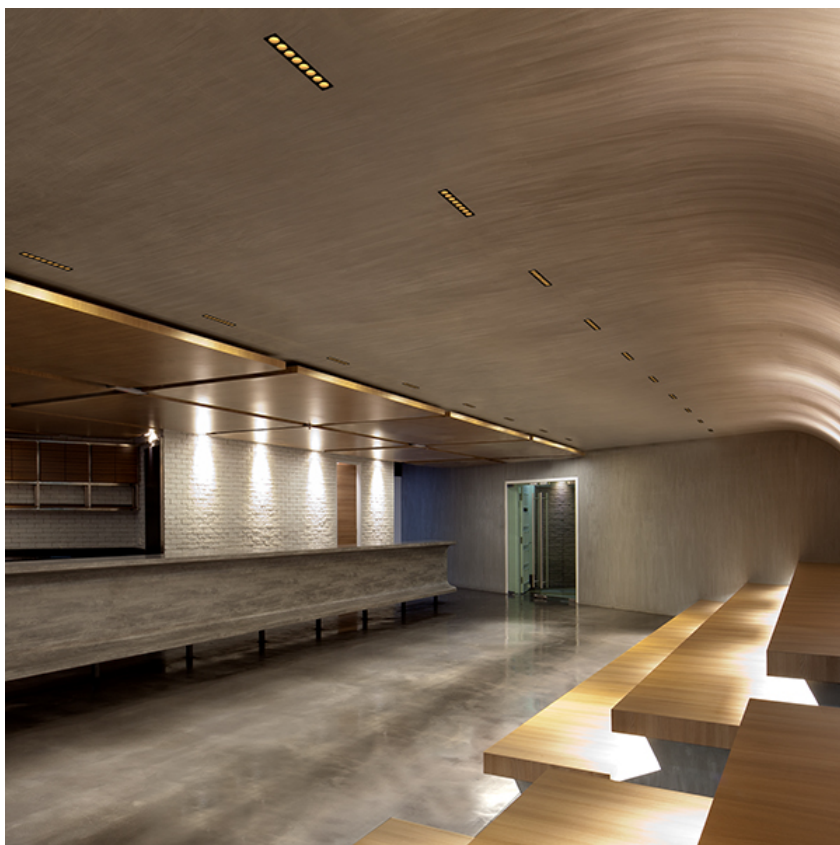

LIGHT SHADOW ADJUSTABLE TRIM 4 SPOTS OPTIC SPOT

Mounting	Ceiling recessed
Lamps description	Power LED 10,8W 1040 lm 2700K CRI 90
Luminaire luminous flux	Extreme Cut-off. See reference number
Environment	Indoor
Notes	Pre-installation frame not required.

OPTICAL

Aiming	Adjustable
Light distribution symmetry	Symmetric
Beam angle	10° Spot

ELECTRICAL

Transformer availability	Included
Transformer mounting	Remote
Transformer type	Electronic
Emergency	Without
Insulation class	Class II

PHYSICAL

Recessed depth (mm)	75
Weight (kg)	0,34

designed by FLOS Architectural

Recessed integrated luminaire with 4 LED lighting spots. Remote power supply included.

- 03.8892.40 - 810lm White / White
- 03.8892.14 - 810lm Black / White
- ◐ 03.8894.40 - 816lm White / Chrome
- ◑ 03.8894.14 - 816lm Black / Chrome
- ◒ 03.8895.40 - 804lm White / Matt Gold
- ◓ 03.8895.14 - 804lm Black / Matt Gold
- ◔ 03.8893.40 - 793lm White / Black
- ◕ 03.8893.14 - 793lm Black / Black

CERTIFICATIONS