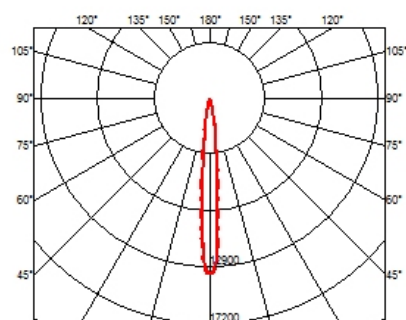

CERTIFICATIONS