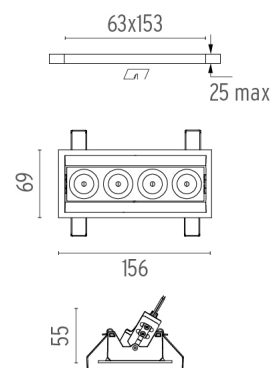

Light Shadow Adjustable Trim 4 Spots Optic Spot . Lamps

Power LED

Lamp category:
LED

Socket:
Special base

Lamp type:
Power LED

**Light Shadow Adjustable Trim
4 Spots Optic Spot**

designed by FLOS Architectural

Recessed integrated luminaire with 4 LED lighting spots. Remote power supply included.

- 03.8892.40 - 810lm White / White
- 03.8892.14 - 810lm Black / White
- 03.8894.40 - 816lm White / Chrome
- 03.8894.14 - 816lm Black / Chrome
- 03.8895.40 - 804lm White / Matt Gold
- 03.8895.14 - 804lm Black / Matt Gold
- 03.8893.40 - 793lm White / Black
- 03.8893.14 - 793lm Black / Black

CERTIFICATIONS