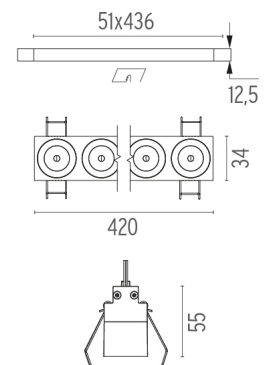

### PHYSICAL

<b>Length (mm)</b>	420
<b>Recessed depth (mm)</b>	75
<b>Weight (kg)</b>	0,66

**Light Shadow Fixed No Trim  
12 Spots Optic Spot**

designed by FLOS Architectural

Recessed integrated luminaire with 12 LED lighting spots. Remote power supply included.

- 03.8880.40 - 2593lm White / White
- 03.8880.14 - 2593lm Black / White
- 03.8882.40 - 2612lm White / Chrome
- 03.8882.14 - 2612lm Black / Chrome
- 03.8883.40 - 2573lm White / Matt Gold
- 03.8883.14 - 2573lm Black / Matt Gold
- 03.8881.40 - 2539lm White / Black
- 03.8881.14 - 2539lm Black / Black

## Light Shadow Fixed No Trim 12 Spots Optic Spot . Lamps

**Power LED**

**Lamp category:**

LED

**Socket:**

Special base

**Lamp type:**

Power LED