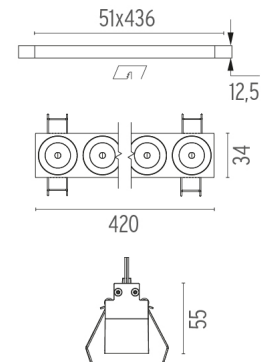

LIGHT SHADOW FIXED NO TRIM 12 SPOTS OPTIC SPOT

Mounting	Ceiling recessed
Lamps description	Power LED 32,4W 3360 lm 3000K CRI 90
Luminaire luminous flux	Extreme Cut-off. See reference number
Environment	Indoor
Notes	It requires an pre-installation frame, to be ordered separately.

OPTICAL

Aiming	Fixed
Light distribution symmetry	Symmetric
Beam angle	10° Spot

ELECTRICAL

Transformer availability	Included
Transformer mounting	Remote
Transformer type	Electronic
Emergency	Without
Insulation class	Class II

PHYSICAL

Length (mm)	420
Recessed depth (mm)	75
Weight (kg)	0,66

Light Shadow Fixed No Trim 12 Spots Optic Spot

designed by FLOS Architectural

Recessed integrated luminaire with 12 LED lighting spots. Remote power supply included.

	03.8880.40 - 2593lm	White / White
	03.8880.14 - 2593lm	Black / White
	03.8882.40 - 2612lm	White / Chrome
	03.8882.14 - 2612lm	Black / Chrome
	03.8883.40 - 2573lm	White / Matt Gold
	03.8883.14 - 2573lm	Black / Matt Gold
	03.8881.40 - 2539lm	White / Black
	03.8881.14 - 2539lm	Black / Black

CERTIFICATIONS