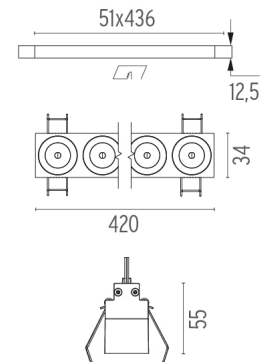

LIGHT SHADOW FIXED NO TRIM 12 SPOTS OPTIC SPOT

Mounting	Ceiling recessed
Lamps description	Power LED 32,4W 3120 lm 2700K CRI 90
Luminaire luminous flux	Extreme Cut-off. See reference number
Environment	Indoor
Notes	It requires an pre-installation frame, to be ordered separately.

OPTICAL

Aiming	Fixed
Light distribution symmetry	Symmetric
Beam angle	10° Spot

ELECTRICAL

Transformer availability	Included
Transformer mounting	Remote
Transformer type	Electronic
Emergency	Without
Insulation class	Class II

PHYSICAL

Length (mm)	420
Recessed depth (mm)	75
Weight (kg)	0,66

Light Shadow Fixed No Trim 12 Spots Optic Spot

designed by FLOS Architectural

Recessed integrated luminaire with 12 LED lighting spots. Remote power supply included.

- 03.8876.40 - 2430lm White / White
- 03.8876.14 - 2430lm Black / White
- 03.8878.40 - 2447lm White / Chrome
- 03.8878.14 - 2447lm Black / Chrome
- 03.8879.40 - 2411lm White / Matt Gold
- 03.8879.14 - 2411lm Black / Matt Gold
- 03.8877.40 - 2379lm White / Black
- 03.8877.14 - 2379lm Black / Black

CERTIFICATIONS