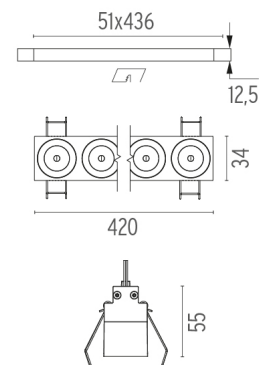

PHYSICAL

Length (mm)	420
Recessed depth (mm)	75
Weight (kg)	0,66

Light Shadow Fixed No Trim 12 Spots Optic Spot

designed by FLOS Architectural

Recessed integrated luminaire with 12 LED lighting spots. Remote power supply included.

Light Shadow Fixed No Trim 12 Spots Optic Spot . Lamps

Power LED

Lamp category:

LED

Socket:

Special base

Lamp type:

Power LED