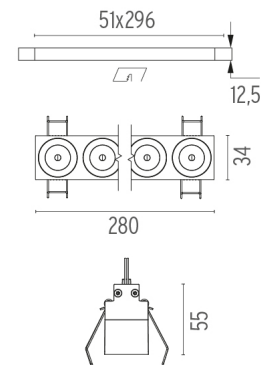

LIGHT SHADOW FIXED NO TRIM 8 SPOTS OPTIC SPOT

Mounting	Ceiling recessed
Lamps description	Power LED 21,6W 2080 lm 2700K CRI 90
Luminaire luminous flux	Extreme Cut-off. See reference number
Environment	Indoor
Notes	It requires an pre-installation frame, to be ordered separately.

OPTICAL

Aiming	Fixed
Light distribution symmetry	Symmetric
Beam angle	10° Spot

ELECTRICAL

Transformer availability	Included
Transformer mounting	Remote
Transformer type	Electronic
Emergency	Without
Insulation class	Class II

PHYSICAL

Length (mm)	280
Recessed depth (mm)	75
Weight (kg)	0,50

Light Shadow Fixed No Trim 8 Spots Optic Spot

designed by FLOS Architectural

Recessed integrated luminaire with 8 LED lighting spots. Remote power supply included.

	03.8868.40 - 1620lm	White / White
	03.8868.14 - 1620lm	Black / White
	03.8870.40 - 1631lm	White / Chrome
	03.8870.14 - 1631lm	Black / Chrome
	03.8871.40 - 1607lm	White / Matt Gold
	03.8871.14 - 1607lm	Black / Matt Gold
	03.8869.40 - 1586lm	White / Black
	03.8869.14 - 1586lm	Black / Black

CERTIFICATIONS