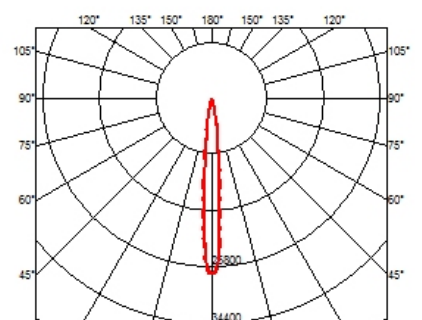

CERTIFICATIONS