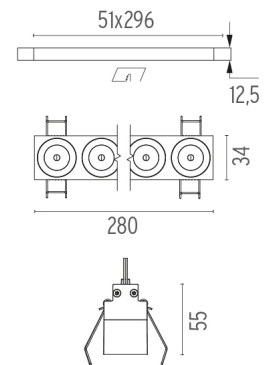

PHYSICAL

Length (mm)	280
Recessed depth (mm)	75
Weight (kg)	0,50

Light Shadow Fixed No Trim 8 Spots Optic Spot

designed by FLOS Architectural

Recessed integrated luminaire with 8 LED lighting spots. Remote power supply included.

Light Shadow Fixed No Trim 8 Spots Optic Spot . Lamps

Power LED

Lamp category:

LED

Socket:

Special base

Lamp type:

Power LED