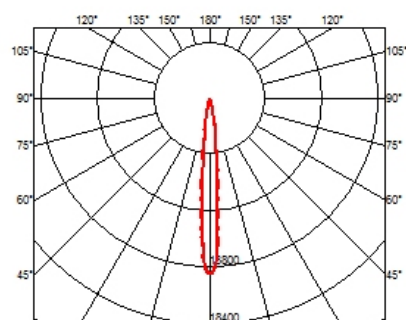

CERTIFICATIONS