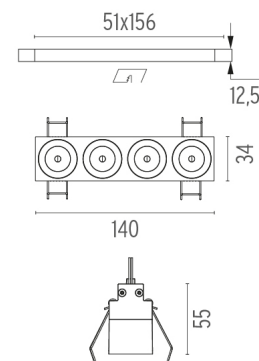

LIGHT SHADOW FIXED NO TRIM 4 SPOTS OPTIC SPOT

Mounting	Ceiling recessed
Lamps description	Power LED 10,8W 1120 lm 3000K CRI 90
Luminaire luminous flux	Extreme Cut-off. See reference number
Environment	Indoor
Notes	It requires an pre-installation frame, to be ordered separately.

OPTICAL

Aiming	Fixed
Light distribution symmetry	Symmetric
Beam angle	10° Spot

ELECTRICAL

Transformer availability	Included
Transformer mounting	Remote
Transformer type	Electronic
Emergency	Without
Insulation class	Class II

PHYSICAL

Length (mm)	140
Recessed depth (mm)	75
Weight (kg)	0,34

designed by FLOS Architectural

Recessed integrated luminaire with 4 LED lighting spots. Remote power supply included.

	03.8864.40 - 864lm	White / White
	03.8864.14 - 864lm	Black / White
	03.8866.40 - 871lm	White / Chrome
	03.8866.14 - 871lm	Black / Chrome
	03.8867.40 - 858lm	White / Matt Gold
	03.8867.14 - 858lm	Black / Matt Gold
	03.8865.40 - 846lm	White / Black
	03.8865.14 - 846lm	Black / Black

CERTIFICATIONS