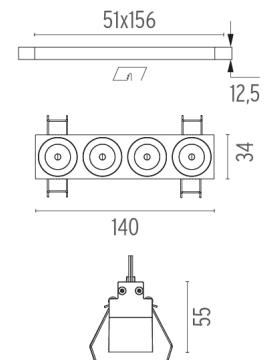

### PHYSICAL

<b>Length (mm)</b>	140
<b>Recessed depth (mm)</b>	75
<b>Weight (kg)</b>	0,34

**Light Shadow Fixed No Trim 4 Spots Optic Spot**

designed by FLOS Architectural

Recessed integrated luminaire with 4 LED lighting spots. Remote power supply included.

## Light Shadow Fixed No Trim 4 Spots Optic Spot . Lamps

**Power LED**

**Lamp category:**

LED

**Socket:**

Special base

**Lamp type:**

Power LED