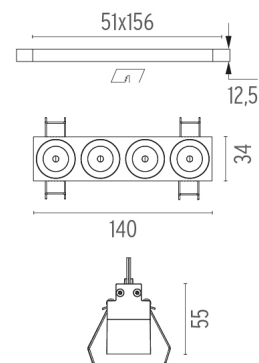

LIGHT SHADOW FIXED NO TRIM 4 SPOTS OPTIC SPOT

Mounting	Ceiling recessed
Lamps description	Power LED 10,8W 1040 lm 2700K CRI 90
Luminaire luminous flux	Extreme Cut-off. See reference number
Environment	Indoor
Notes	It requires an pre-installation frame, to be ordered separately.

OPTICAL

Aiming	Fixed
Light distribution symmetry	Symmetric
Beam angle	10° Spot

ELECTRICAL

Transformer availability	Included
Transformer mounting	Remote
Transformer type	Electronic
Emergency	Without
Insulation class	Class II

PHYSICAL

Length (mm)	140
Recessed depth (mm)	75
Weight (kg)	0,34

designed by FLOS Architectural

Recessed integrated luminaire with 4 LED lighting spots. Remote power supply included.

	03.8860.40 - 810lm	White / White
	03.8860.14 - 810lm	Black / White
	03.8862.40 - 816lm	White / Chrome
	03.8862.14 - 816lm	Black / Chrome
	03.8863.40 - 804lm	White / Matt Gold
	03.8863.14 - 804lm	Black / Matt Gold
	03.8861.40 - 793lm	White / Black
	03.8861.14 - 793lm	Black / Black

CERTIFICATIONS