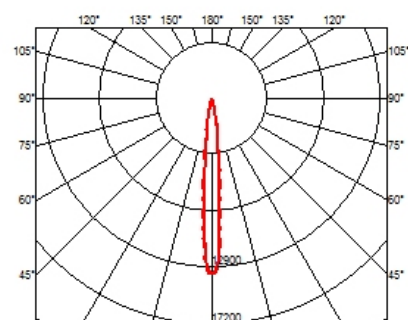

CERTIFICATIONS