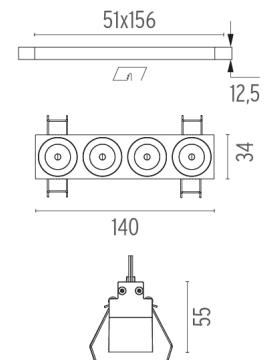

PHYSICAL

| | |
|----------------------------|------|
| Length (mm) | 140 |
| Recessed depth (mm) | 75 |
| Weight (kg) | 0,34 |

Light Shadow Fixed No Trim 4 Spots Optic Spot

designed by FLOS Architectural

Light Shadow Fixed No Trim 4 Spots Optic Spot . Lamps

Power LED

Lamp category:

LED

Socket:

Special base

Lamp type:

Power LED