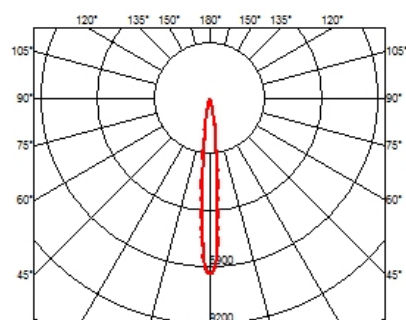

CERTIFICATIONS