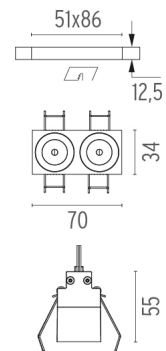

LIGHT SHADOW FIXED NO TRIM 2 SPOTS OPTIC SPOT

Mounting	Ceiling recessed
Lamps description	Power LED 5,4W 560 lm 3000K CRI 90
Luminaire luminous flux	Extreme Cut-off. See reference number
Environment	Indoor
Notes	It requires an pre-installation frame, to be ordered separately.

PHYSICAL

Length (mm)	70
Recessed depth (mm)	75
Weight (kg)	0,25

Light Shadow Fixed No Trim 2 Spots Optic Spot

designed by FLOS Architectural

Recessed integrated luminaire with 2 LED lighting spots. Remote power supply included.

Recessed integrated luminaire with 2 LED lighting spots. Remote power supply included.

- 03.8856.40 - 432lm White / White
- 03.8856.14 - 432lm Black / White
- 03.8858.40 - 435lm White / Chrome
- 03.8858.14 - 435lm Black / Chrome
- 03.8859.40 - 429lm White / Matt Gold
- 03.8859.14 - 429lm Black / Matt Gold
- 03.8857.40 - 423lm White / Black
- 03.8857.14 - 423lm Black / Black

Light Shadow Fixed No Trim 2 Spots Optic Spot . Lamps

Power LED

Lamp category:

LED

Socket:

Special base

Lamp type:

Power LED