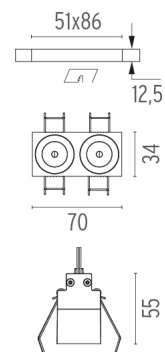

LIGHT SHADOW FIXED NO TRIM 2 SPOTS OPTIC SPOT

Mounting	Ceiling recessed
Lamps description	Power LED 5,4W 560 lm 3000K CRI 90
Luminaire luminous flux	Extreme Cut-off. See reference number
Environment	Indoor
Notes	It requires an pre-installation frame, to be ordered separately.

OPTICAL

Aiming	Fixed
Light distribution symmetry	Symmetric
Beam angle	10° Spot

ELECTRICAL

Transformer availability	Included
Transformer mounting	Remote
Transformer type	Electronic
Emergency	Without
Insulation class	Class II

PHYSICAL

Length (mm)	70
Recessed depth (mm)	75
Weight (kg)	0,25

designed by FLOS Architectural

Recessed integrated luminaire with 2 LED lighting spots. Remote power supply included.

- 03.8856.40 - 432lm White / White
- 03.8856.14 - 432lm Black / White
- ◐ 03.8858.40 - 435lm White / Chrome
- ◑ 03.8858.14 - 435lm Black / Chrome
- ◒ 03.8859.40 - 429lm White / Matt Gold
- ◓ 03.8859.14 - 429lm Black / Matt Gold
- ◔ 03.8857.40 - 423lm White / Black
- ◕ 03.8857.14 - 423lm Black / Black

CERTIFICATIONS