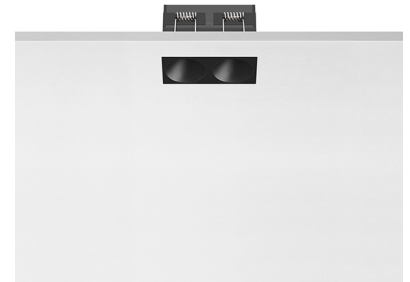

FLOS

Light Shadow Fixed No Trim 2 Spots Optic Spot . Accessories

Mounting

○ 08.0510.00

**Pre-installation frame.
Fixed No Trim 2L**

○ 08.0052.90

**Accessory for mounting of
No Trim continuous line**

Accessory for mounting of No Trim continuous line. Each accessory allows connection between two No Trim pre-installation frames.