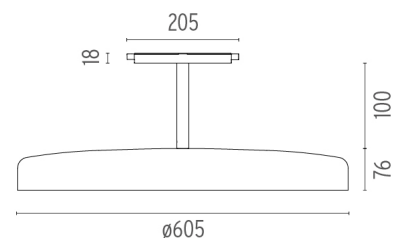

SUSPENSION PANEL 600 ROD 100 MM ON BOARD DIMMER

Number of heads	1
Mounting	Track mounting
Lamps description	Top LED 40W 3381 lm 3000K CRI 90
Luminaire luminous flux	See reference number
Voltage (V)	48
Environment	Indoor

OPTICAL

Aiming	Fixed
Light distribution symmetry	Symmetric

ELECTRICAL

Transformer availability	Separate item
Transformer mounting	Remote
Transformer type	Electronic dimmable
Emergency	Without
Insulation class	Class III

PHYSICAL

Weight (kg)	4,5

Suspension Panel 600 Rod 100 mm On Board Dimmer

designed by Vincent Van Duysen

<div>Suspended luminaire with rigid rod, to be installed in the Infra-Structure system.</div>

03.8142.40 - 113° - 1618lm White / White

03.8142.14 - 114° - 1573lm Black / Gold

CERTIFICATIONS