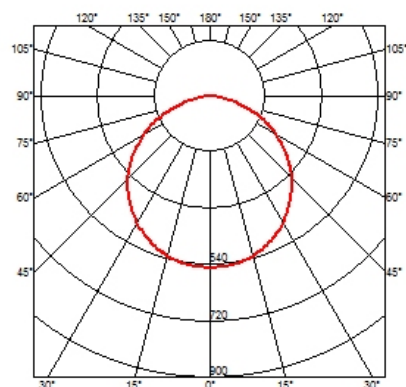

CERTIFICATIONS