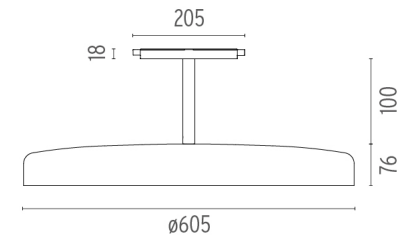

Suspension Panel 600 Rod 100 mm On Board Dimmer

designed by Vincent Van Duysen

<div>Suspended luminaire with rigid rod, to be installed in the Infra-Structure system.</div>

03.8142.40 - 113° - 1618lm White / White

03.8142.14 - 114° - 1573lm Black / Gold