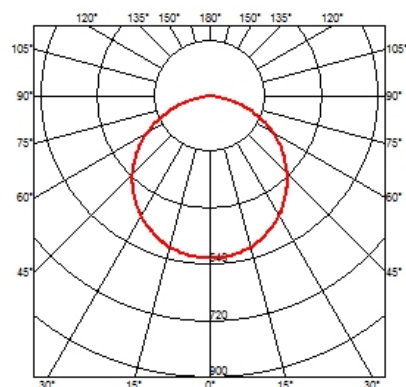

CERTIFICATIONS