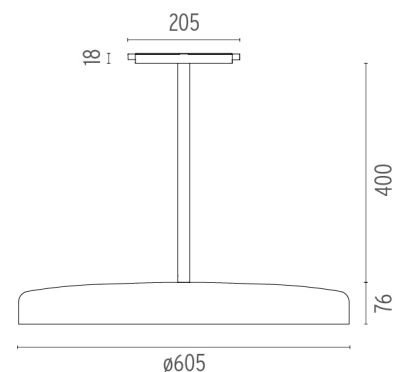

SUSPENSION PANEL 600 ROD 400 MM ON BOARD DIMMER

Number of heads	1
Mounting	Track mounting
Lamps description	Top LED 40W 3195 lm 2700K CRI 90
Luminaire luminous flux	See reference number
Voltage (V)	48
Environment	Indoor

PHYSICAL

Weight (kg)	4,5
--------------------	-----

Suspension Panel 600 Rod 400 mm On Board Dimmer

designed by Vincent Van Duysen

<div>Suspended luminaire with rigid rod, to be installed in the Infra-Structure system.</div>

03.8141.40 - 113° - 1529lm White / White

03.8141.14 - 114° - 1486lm Black / Gold

CERTIFICATIONS

Suspension Panel 600 Rod 400 mm On Board Dimmer . Lamps

Top LED

Lamp category:

LED

Socket: