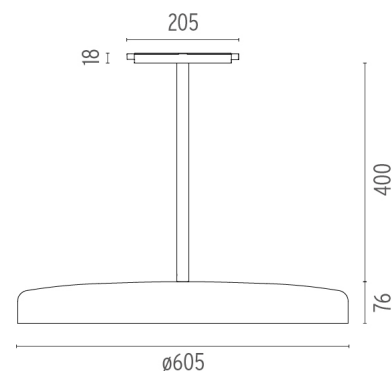

SUSPENSION PANEL 600 ROD 400 MM ON BOARD DIMMER

Number of heads	1
Mounting	Track mounting
Lamps description	Top LED 40W 3195 lm 2700K CRI 90
Luminaire luminous flux	See reference number
Voltage (V)	48
Environment	Indoor

PHYSICAL

Weight (kg)	4,5
--------------------	-----

Suspension Panel 600 Rod 400 mm On Board Dimmer

designed by Vincent Van Duysen

<div>Suspended luminaire with rigid rod, to be installed in the Infra-Structure system.</div>

03.8141.14 - 114° - 1486lm Black / Gold

CERTIFICATIONS