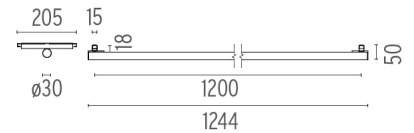

ELECTRICAL

Transformer availability	Separate item
Transformer mounting	Remote
Transformer type	Electronic dimmable
Emergency	Without