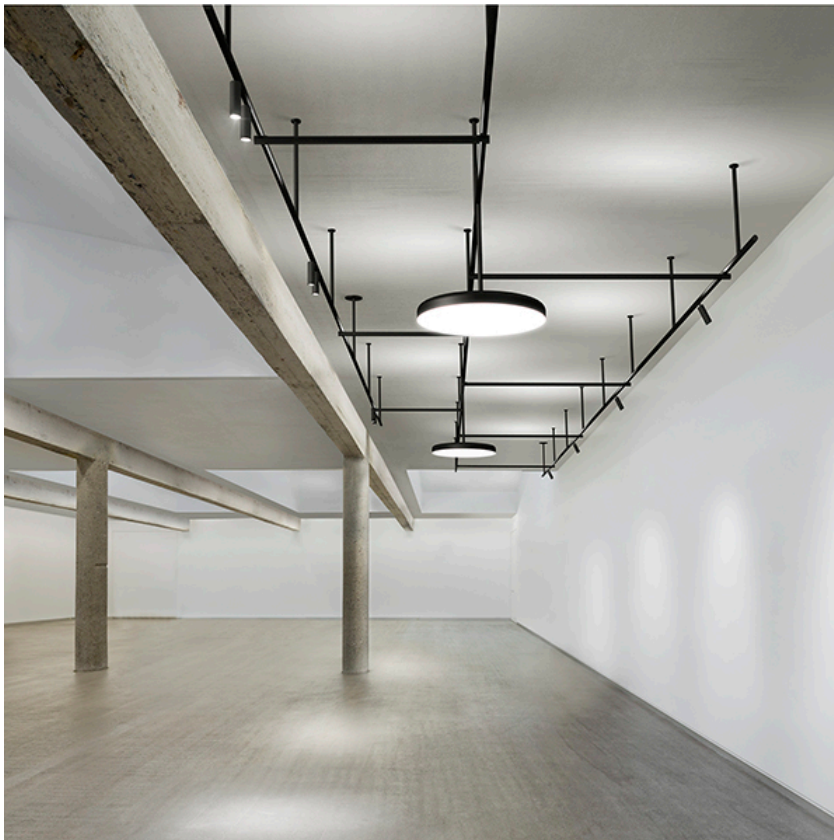

ELECTRICAL

Transformer availability	Separate item
Transformer mounting	Remote
Transformer type	Electronic dimmable
Emergency	Without