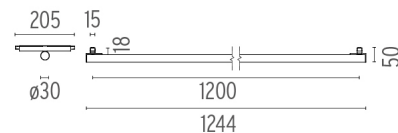

Light Tube ø30 Indirect 1200 mm On Board Dimmer

designed by Vincent Van Duysen

Diffused LED light module to be installed in The Infra-Structure System.

- 03.8111.40 - 1599lm White
- 03.8111.14 - 1599lm Black