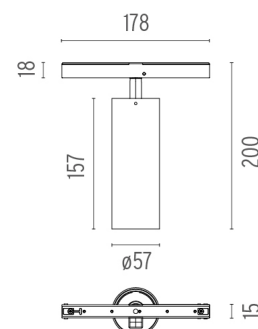

## SPOT 150 DALI VERSION

<b>Number of heads</b>	1
<b>Mounting</b>	Track mounting
<b>Lamps description</b>	LED Array 22,5W 2115 lm 3000K CRI 90
<b>Luminaire luminous flux</b>	See reference number
<b>Voltage (V)</b>	48
<b>Environment</b>	Indoor
<b>Notes</b>	Screening crosspiece, lenses and honeycomb directly installable on the head of the luminaire without needing any fastening accessory. Installation compatible with honeycomb + lense at the same time. Only compatible with DALI, I-10V, FLOS SMART CONTROL profile version.

### OPTICAL

<b>Aiming</b>	Adjustable
<b>Light distribution symmetry</b>	Symmetric
<b>Beam angle</b>	28° Medium

### PHYSICAL

<b>Spot diameter (mm)</b>	57
<b>Construction material</b>	Aluminium
<b>Weight (kg)</b>	0,30