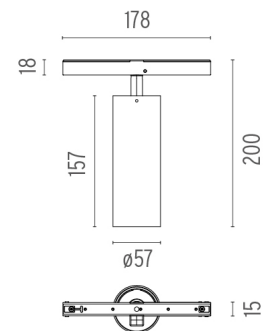

CERTIFICATIONS