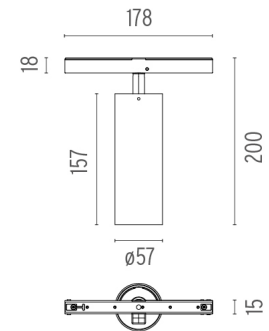

CERTIFICATIONS