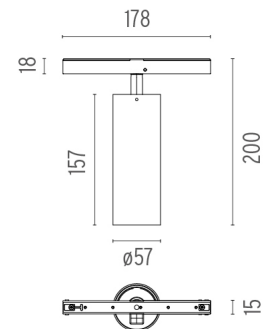

## SPOT 150 DIMMABLE I-10V

<b>Number of heads</b>	1
<b>Mounting</b>	Track mounting
<b>Lamps description</b>	LED Array 22,5W 2000 lm 2700K CRI 90
<b>Luminaire luminous flux</b>	See reference number
<b>Voltage (V)</b>	48
<b>Environment</b>	Indoor
<b>Notes</b>	Screening crosspiece, lenses and honeycomb directly installable on the head of the luminaire without needing any fastening accessory. Installation compatible with honeycomb + lense at the same time. Only compatible with DALI, I-10V, FLOS SMART CONTROL profile version.

### OPTICAL

<b>Aiming</b>	Adjustable
<b>Light distribution symmetry</b>	Symmetric
<b>Beam angle</b>	28° Medium

### PHYSICAL

<b>Spot diameter (mm)</b>	57
<b>Construction material</b>	Aluminium
<b>Weight (kg)</b>	0,30