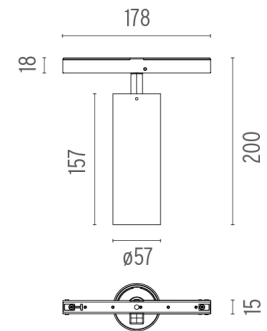

Spot 150 Dimmable I-10V . Lamps

LED Array

Lamp category:

LED

Socket:

Special base

Lamp type:

LED Array

Spot 150 Dimmable I-10V
designed by FLOS Architectural

<div>Accent lighting LED module to be installed in The Tracking Magnet/ Infra-Structure System.</div>

- 03.8074.40.IV - 1717lm White
- 03.8074.05.IV - 1717lm Chrome
- 03.8074.14.IV - 1717lm Black

CERTIFICATIONS