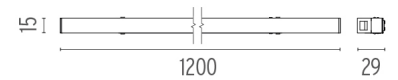

CERTIFICATIONS