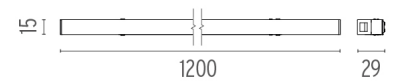

CERTIFICATIONS