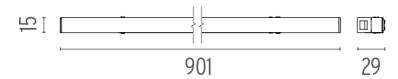

CERTIFICATIONS