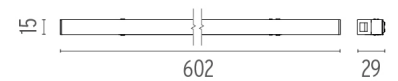

CERTIFICATIONS