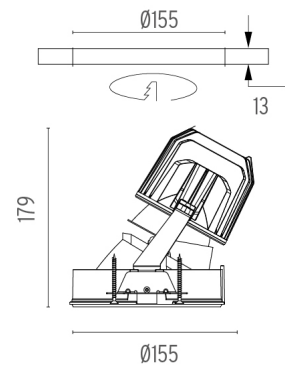

PHYSICAL

Cutout diameter (mm)	155
Recessed depth (mm)	290
Construction material	Aluminium
Weight (kg)	1,01

Light Supply Wall-Washer No Trim Dimmable

designed by FLOS Architectural

Embedded luminaire for LED light source. Remote 220/240V power supply included.<nextline>

Light Supply Wall-Washer No Trim Dimmable

designed by FLOS Architectural

Embedded luminaire for LED light source. Remote 220/240V power supply included.<nextline>

● 03.6829.40ADA - 36° - 1771lm White

● 03.6829.06ADA - 34° - 1909lm Aluminum

Light Supply Wall-Washer No Trim Dimmable . Lamps

LED Array

Lamp category:

LED

Socket:

Special base

Lamp type:

LED Array