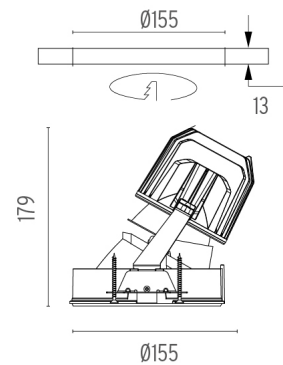

PHYSICAL

Cutout diameter (mm)	155
Recessed depth (mm)	290
Construction material	Aluminium
Weight (kg)	1,01

Light Supply Wall-Washer No Trim Dimmable

designed by FLOS Architectural

Embedded luminaire for LED light source. Remote 220/240V power supply included.<nextline>

- 03.6829.40ADA - 36° - 1771lm White
- 03.6829.06ADA - 34° - 1909lm Aluminum

CERTIFICATIONS

Light Supply Wall-Washer No Trim Dimmable . Accessories

Mounting

○ 08.8137.00

Pre-installation frame

Pre-installation frame.