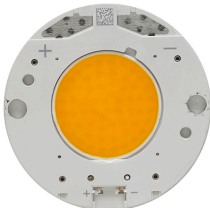

LIGHT SUPPLY WALL-WASHER NO TRIM

Number of heads	1
Mounting	Ceiling recessed
Lamps description	LED Array High Performances 33,2W 3116 lm 3000K CRI 90
Luminaire luminous flux	Extreme Cut-off. See reference number
Voltage (V)	220/240
Environment	Indoor
Notes	Pre-installation frame. To be ordered separately.

PHYSICAL

Cutout diameter (mm)	155
Recessed depth (mm)	290
Construction material	Aluminium
Weight (kg)	1,01

Light Supply Wall-Washer No Trim
designed by FLOS Architectural

Embedded luminaire for LED light source. Remote 220/240V power supply included.<nextline>

- 03.6829.40A - 36° - 1771lm White
- 03.6829.06A - 34° - 1909lm Aluminum

CERTIFICATIONS

Light Supply Wall-Washer No Trim . Accessories

Mounting

○ 08.8137.00

Pre-installation frame

Pre-installation frame.

Light Supply Wall-Washer No Trim
designed by FLOS Architectural

Embedded luminaire for LED light source. Remote 220/240V power supply included.<nextline>

● 03.6829.40A - 36° - 1771lm White

● 03.6829.06A - 34° - 1909lm Aluminum

Light Supply Wall-Washer No Trim . Lamps