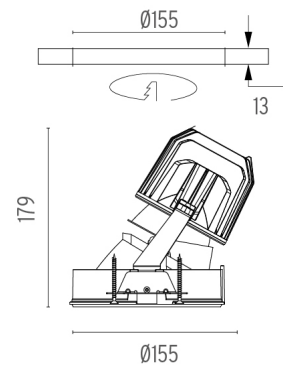

PHYSICAL

Cutout diameter (mm)	155
Recessed depth (mm)	290
Construction material	Aluminium
Weight (kg)	1,01

Light Supply Wall-Washer No Trim
designed by FLOS Architectural

Embedded luminaire for LED light source. Remote 220/240V power supply included.<nextline>

- 03.6829.40A - 36° - 1771lm White
- 03.6829.06A - 34° - 1909lm Aluminum

CERTIFICATIONS

Light Supply Wall-Washer No Trim . Accessories

Mounting

○ 08.8137.00

Pre-installation frame

Pre-installation frame.

Light Supply Wall-Washer No Trim
designed by FLOS Architectural