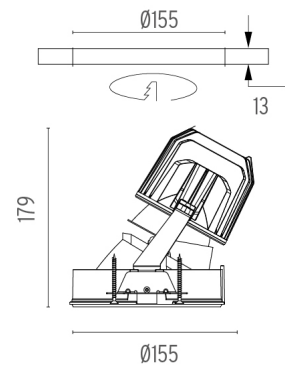

PHYSICAL

Cutout diameter (mm)	155
Recessed depth (mm)	290
Construction material	Aluminium
Weight (kg)	1,01

Light Supply Wall-Washer No Trim Dimmable

designed by FLOS Architectural

Embedded luminaire for LED light source. Remote 220/240V power supply included.<nextline>

Light Supply Wall-Washer No Trim Dimmable

designed by FLOS Architectural

Embedded luminaire for LED light source. Remote 220/240V power supply included.<nextline>

● 03.6828.40ADA - 36° - 1845lm White

● 03.6828.06ADA - 34° - 1989lm Aluminum

Light Supply Wall-Washer No Trim Dimmable . Lamps

LED Array

Lamp category:

LED

Socket:

Special base

Lamp type:

LED Array