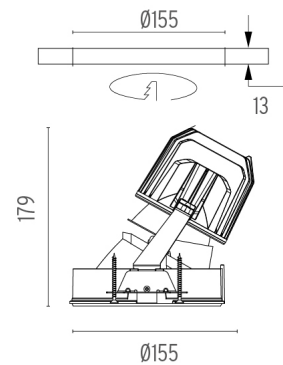

PHYSICAL

Cutout diameter (mm)	155
Recessed depth (mm)	290
Construction material	Aluminium
Weight (kg)	1,01

Light Supply Wall-Washer No Trim Dimmable

designed by FLOS Architectural

Embedded luminaire for LED light source. Remote 220/240V power supply included.<nextline>

- 03.6828.40ADA - 36° - 1845lm White
- 03.6828.06ADA - 34° - 1989lm Aluminum

CERTIFICATIONS

Light Supply Wall-Washer No Trim Dimmable . Accessories

Mounting

○ 08.8137.00

Pre-installation frame

Pre-installation frame.