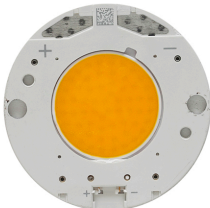

PHYSICAL

Cutout diameter (mm)	155
Recessed depth (mm)	290
Construction material	Aluminium
Weight (kg)	1,01

Light Supply Wall-Washer No Trim Dimmable

designed by FLOS Architectural

Embedded luminaire for LED light source. Remote 220/240V power supply included.<nextline>

- 03.6828.40ADA - 36° - 1845lm White
- 03.6828.06ADA - 34° - 1989lm Aluminum

CERTIFICATIONS

Light Supply Wall-Washer No Trim Dimmable . Accessories

Mounting

○ 08.8137.00

Pre-installation frame

Pre-installation frame.

Light Supply Wall-Washer No Trim Dimmable

designed by FLOS Architectural

Embedded luminaire for LED light source. Remote 220/240V power supply included.<nextline>

● 03.6828.40ADA - 36° - 1845lm White

● 03.6828.06ADA - 34° - 1989lm Aluminum

Light Supply Wall-Washer No Trim Dimmable . Lamps

LED Array

Lamp category:

LED

Socket:

Special base

Lamp type:

LED Array