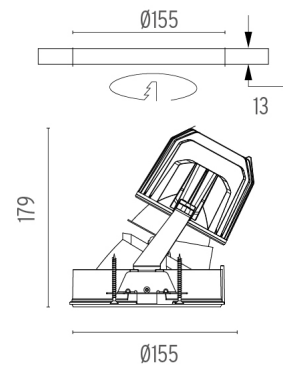

LIGHT SUPPLY WALL-WASHER NO TRIM

Number of heads	1
Mounting	Ceiling recessed
Lamps description	LED Array High Performances 33,2W 3246 lm 4000K CRI 90
Luminaire luminous flux	Extreme Cut-off. See reference number
Voltage (V)	220/240
Environment	Indoor
Notes	Pre-installation frame. To be ordered separately.

OPTICAL

Aiming	Fixed
Light distribution symmetry	Asymmetric

ELECTRICAL

Transformer availability	Included
Transformer mounting	Remote
Transformer type	Electronic
Emergency	Without
Insulation class	Class II

PHYSICAL

Cutout diameter (mm)	155
Recessed depth (mm)	290
Construction material	Aluminium
Weight (kg)	1,01

Embedded luminaire for LED light source. Remote 220/240V power supply included.<nextline>

- 03.6828.40A - 36° - 1845lm White
- 03.6828.06A - 34° - 1989lm Aluminum

CERTIFICATIONS