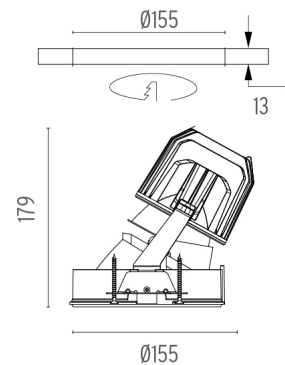

CERTIFICATIONS