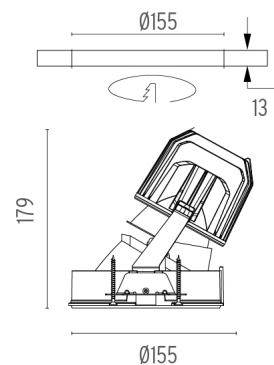

CERTIFICATIONS