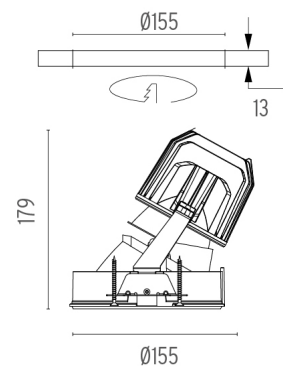

PHYSICAL

Cutout diameter (mm)	155
Recessed depth (mm)	290
Construction material	Aluminium
Weight (kg)	1,01

Light Supply Wall-Washer No Trim
designed by FLOS Architectural

Embedded luminaire for LED light source. Remote 220/240V power supply included.<nextline>

- 03.6827.40A - 36° - 2142lm White
- 03.6827.06A - 34° - 2310lm Aluminum

CERTIFICATIONS

Light Supply Wall-Washer No Trim . Accessories

Mounting

○ 08.8137.00

Pre-installation frame

Pre-installation frame.

Light Supply Wall-Washer No Trim
designed by FLOS Architectural