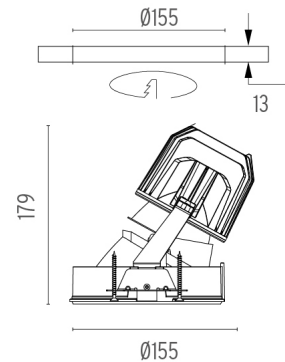

CERTIFICATIONS