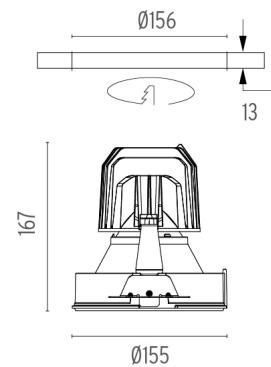

LIGHT SUPPLY FIXED NO TRIM DIMMABLE

Number of heads	1
Mounting	Ceiling recessed
Lamps description	LED Array High Performances 29W 281 l lm 3000K CRI 90
Luminaire luminous flux	Extreme Cut-off. See reference number
Voltage (V)	220/240
Environment	Indoor
Notes	Pre-installation frame. To be ordered separately.

OPTICAL

Aiming	Fixed
Light distribution symmetry	Symmetric

ELECTRICAL

Transformer availability	Included
Transformer mounting	Remote
Transformer type	Electronic dimmable I-10V, Electronic dimmable dali
Emergency	Without
Insulation class	Class II

PHYSICAL

Cutout diameter (mm)	156
Recessed depth (mm)	277
Construction material	Aluminium
Weight (kg)	0,98

Embedded luminaire for LED light source. Remote 220/240V power supply included.

- 03.6826.40ADA - 62° - 1487lm White
- 03.6826.06ADA - 47° - 1756lm Aluminum

CERTIFICATIONS