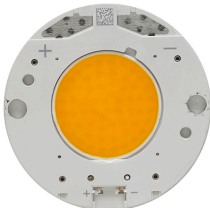

Light Supply Fixed No Trim Dimmable . Lamps

LED Array

Lamp category:

LED

Socket:

Special base

Lamp type:

LED Array