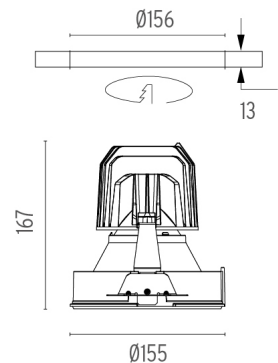

CERTIFICATIONS