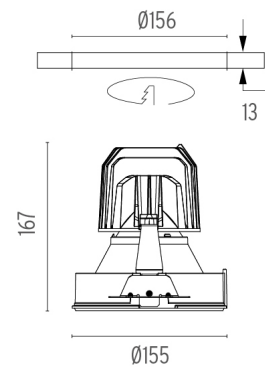

LIGHT SUPPLY FIXED NO TRIM

Number of heads	1
Mounting	Ceiling recessed
Lamps description	LED Array High Performances 29W 281 l lm 3000K CRI 90
Luminaire luminous flux	Extreme Cut-off. See reference number
Voltage (V)	220/240
Environment	Indoor
Notes	Pre-installation frame. To be ordered separately.

OPTICAL

Aiming	Fixed
Light distribution symmetry	Symmetric

ELECTRICAL

Transformer availability	Included
Transformer mounting	Remote
Transformer type	Electronic
Emergency	Without
Insulation class	Class II

PHYSICAL

Cutout diameter (mm)	156
Recessed depth (mm)	277
Construction material	Aluminium
Weight (kg)	0,98

Embedded luminaire for LED light source. Remote 220/240V power supply included.

- 03.6826.40A - 62° - 1487lm White
- 03.6826.06A - 47° - 1756lm Aluminum

CERTIFICATIONS