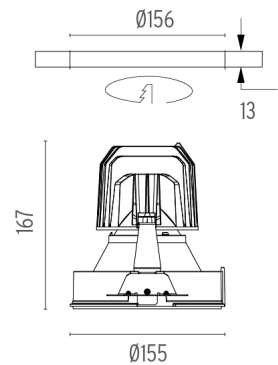

CERTIFICATIONS