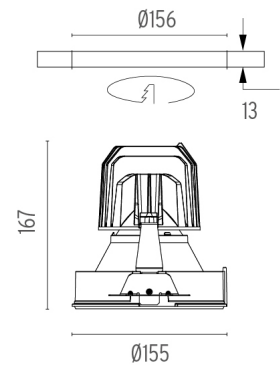

CERTIFICATIONS