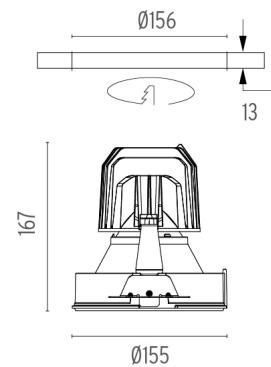

LIGHT SUPPLY FIXED NO TRIM

Number of heads	1
Mounting	Ceiling recessed
Lamps description	LED Array High Performances 29W 2929 lm 4000K CRI 90
Luminaire luminous flux	Extreme Cut-off. See reference number
Voltage (V)	220/240
Environment	Indoor
Notes	Pre-installation frame. To be ordered separately.

OPTICAL

Aiming	Fixed
Light distribution symmetry	Symmetric

ELECTRICAL

Transformer availability	Included
Transformer mounting	Remote
Transformer type	Electronic
Emergency	Without
Insulation class	Class II

PHYSICAL

Cutout diameter (mm)	156
Recessed depth (mm)	277
Construction material	Aluminium
Weight (kg)	0,98

Embedded luminaire for LED light source. Remote 220/240V power supply included.

- 03.6825.40A - 62° - 1549lm White
- 03.6825.06A - 47° - 1828lm Aluminum

CERTIFICATIONS