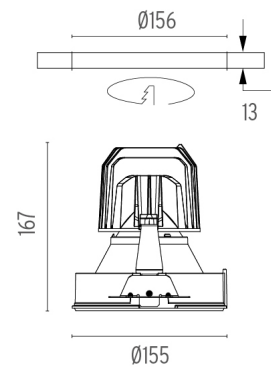

LIGHT SUPPLY FIXED NO TRIM DIMMABLE

Number of heads	1
Mounting	Ceiling recessed
Lamps description	LED Array High Performances 29W 3402 lm 3000K CRI 80
Luminaire luminous flux	Extreme Cut-off. See reference number
Voltage (V)	220/240
Environment	Indoor
Notes	Pre-installation frame. To be ordered separately.

OPTICAL

Aiming	Fixed
Light distribution symmetry	Symmetric

ELECTRICAL

Transformer availability	Included
Transformer mounting	Remote
Transformer type	Electronic dimmable I-10V, Electronic dimmable dali
Emergency	Without
Insulation class	Class II

PHYSICAL

Cutout diameter (mm)	156
Recessed depth (mm)	277
Construction material	Aluminium
Weight (kg)	0,98

Embedded luminaire for LED light source. Remote 220/240V power supply included.

- 03.6824.40ADA - 62° - 1799lm White
- 03.6824.06ADA - 47° - 2123lm Aluminum

CERTIFICATIONS