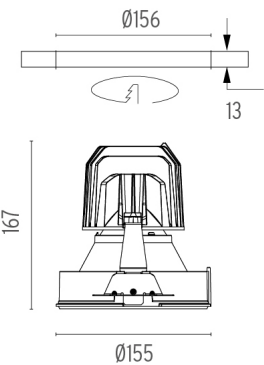

CERTIFICATIONS