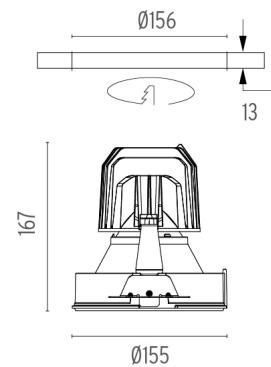

PHYSICAL

Cutout diameter (mm)	156
Recessed depth (mm)	277
Construction material	Aluminium
Weight (kg)	0,98

Light Supply Fixed No Trim
designed by FLOS Architectural

Embedded luminaire for LED light source. Remote 220/240V power supply included.

- 03.6824.40A - 62° - 1799lm White
- 03.6824.06A - 47° - 2123lm Aluminum

CERTIFICATIONS

Light Supply Fixed No Trim . Accessories

Mounting

○ 08.8359.00

Pre-installation frame

Pre-installation frame.

Light Supply Fixed No Trim designed by FLOS Architectural