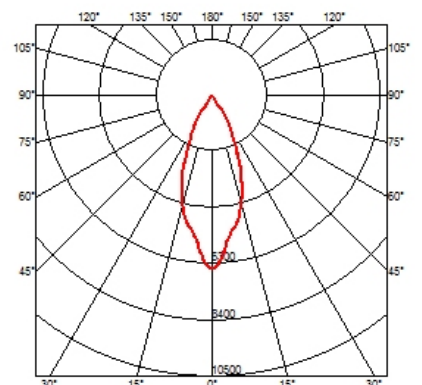

● 08.8453.40
Highly-efficient cylinder

CERTIFICATIONS