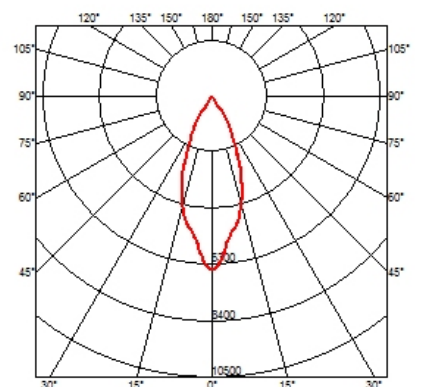

CERTIFICATIONS