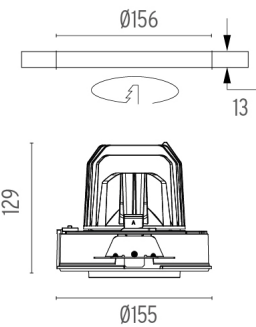

Light Supply Adjustable No Trim . Accessories

Optical

● 08.8049.14
Honeycomb. Small Cells

● 08.8377.14
Honeycomb. Big Cells

● 08.8242.14
Screening crosspiece

○ 08.8117.68
Flood lens

○ 08.8118.68
Elliptical lens

○ 08.8450.00
**Light Supply Adjustable
spare reflector. Spot**

○ 08.8451.00
**Light Supply Adjustable
spare reflector. Medium**

○ 08.8452.00
**Light Supply Adjustable
spare reflector. Flood**

● 08.8453.40
Highly-efficient cylinder

Embedded luminaire for LED light source. Remote 220/240V power supply included.

- 03.6823.40A - 1859lm White
- 03.6823.14A - 1859lm Black

CERTIFICATIONS