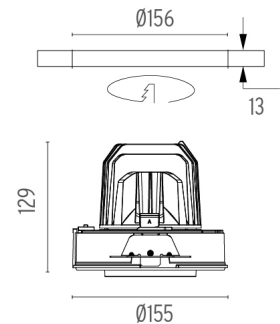

LIGHT SUPPLY ADJUSTABLE NO TRIM DIMMABLE

Number of heads	1
Mounting	Ceiling recessed
Lamps description	LED Array High Performances 30,1W 2811 lm 3000K CRI 90
Luminaire luminous flux	Extreme Cut-off. See reference number
Voltage (V)	220/240
Environment	Indoor
Notes	Pre-installation frame or Soft Architecture installation plate for No Trim installation. To be ordered separately.

OPTICAL

Aiming	Adjustable
Light distribution symmetry	Symmetric
Beam angle	23° Medium

ELECTRICAL

Transformer availability	Included
Transformer mounting	Remote
Transformer type	Electronic dimmable I-10V, Electronic dimmable dali
Emergency	Without
Insulation class	Class II

PHYSICAL

Cutout diameter (mm)	156
Recessed depth (mm)	239
Construction material	Aluminium
Weight (kg)	1,01

Light Supply Adjustable No Trim Dimmable

designed by FLOS Architectural

Embedded luminaire for LED light source. Remote 220/240V power supply included.

- 03.6822.40ADA - 1785lm White
- 03.6822.14ADA - 1785lm Black

CERTIFICATIONS