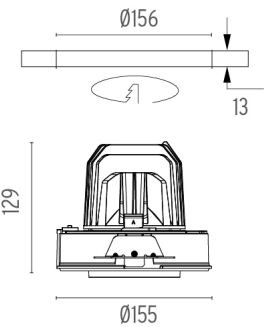

CERTIFICATIONS