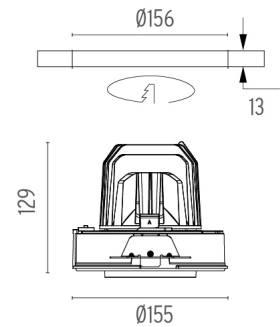

CERTIFICATIONS