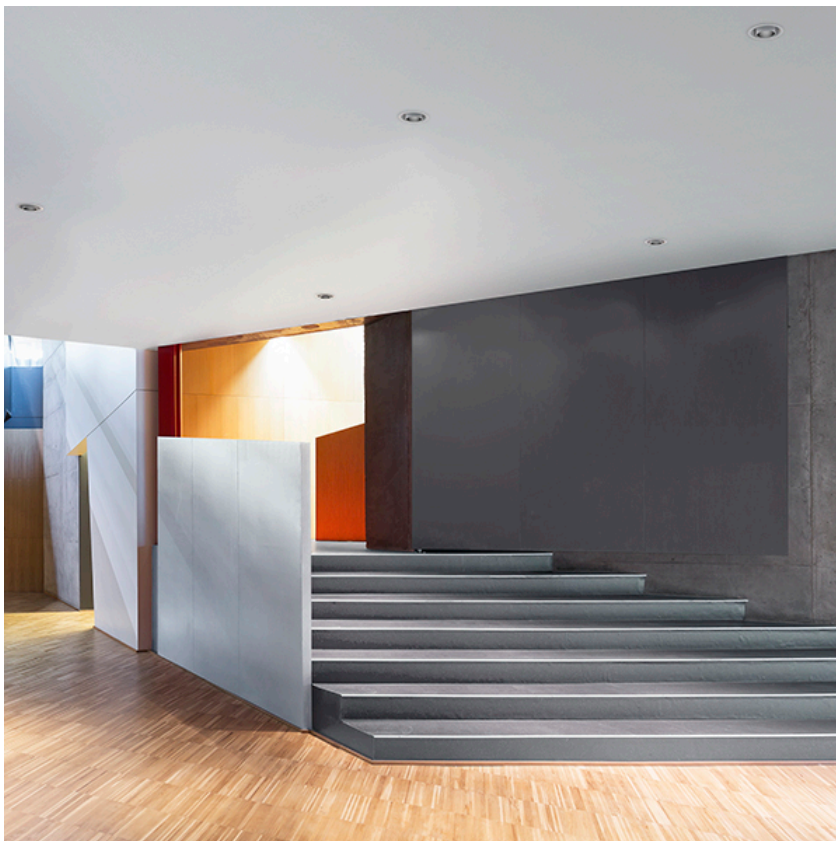

LIGHT SUPPLY ADJUSTABLE NO TRIM

Number of heads	1
Mounting	Ceiling recessed
Lamps description	LED Array High Performances 30,1W 2811 lm 3000K CRI 90
Luminaire luminous flux	Extreme Cut-off. See reference number
Voltage (V)	220/240
Environment	Indoor
Notes	Pre-installation frame or Soft Architecture installation plate for No Trim installation. To be ordered separately.

OPTICAL

Aiming	Adjustable
Light distribution symmetry	Symmetric
Beam angle	23° Medium

ELECTRICAL

Transformer availability	Included
Transformer mounting	Remote
Transformer type	Electronic
Emergency	Without
Insulation class	Class II

PHYSICAL

Cutout diameter (mm)	156
Recessed depth (mm)	239
Construction material	Aluminium
Weight (kg)	1,01

Embedded luminaire for LED light source. Remote 220/240V power supply included.

- 03.6822.40A - 1785lm White
- 03.6822.14A - 1785lm Black

CERTIFICATIONS