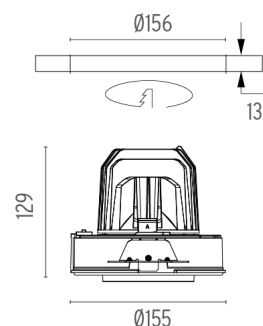

Light Supply Adjustable No Trim . Accessories

Mounting

○ 08.8119.00

Pre-installation frame

Pre-installation frame.

○ SA.6600.1

Soft Architecture installation plate

Soft Architecture installation plate for integration in plasterboard.

Light Supply Adjustable No Trim designed by FLOS Architectural

Embedded luminaire for LED light source. Remote 220/240V power supply included.

- 03.6822.40A - 1785lm White
- 03.6822.14A - 1785lm Black

Light Supply Adjustable No Trim . Lamps

LED Array

Lamp category:

LED

Socket:

Special base

Lamp type:

LED Array

CERTIFICATIONS