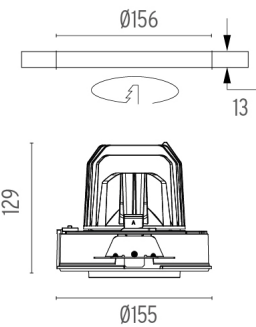

Light Supply Adjustable No Trim . Accessories

Optical

● 08.8049.14
Honeycomb. Small Cells

● 08.8377.14
Honeycomb. Big Cells

● 08.8242.14
Screening crosspiece

○ 08.8117.68
Flood lens

○ 08.8118.68
Elliptical lens

○ 08.8450.00
Light Supply Adjustable spare reflector. Spot

○ 08.8451.00
Light Supply Adjustable spare reflector. Medium

○ 08.8452.00
Light Supply Adjustable spare reflector. Flood

● 08.8453.40
Highly-efficient cylinder

Embedded luminaire for LED light source. Remote 220/240V power supply included.

- 03.6822.40A - 1785lm White
- 03.6822.14A - 1785lm Black

CERTIFICATIONS