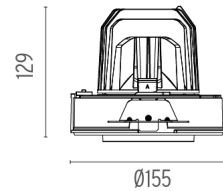

Light Supply Adjustable No Trim . Accessories

Optical

● 08.8049.14
Honeycomb. Small Cells

● 08.8377.14
Honeycomb. Big Cells

● 08.8242.14
Screening crosspiece

○ 08.8117.68
Flood lens

○ 08.8118.68
Elliptical lens

○ 08.8450.00
Light Supply Adjustable spare reflector. Spot

○ 08.8451.00
Light Supply Adjustable spare reflector. Medium

○ 08.8452.00
Light Supply Adjustable spare reflector. Flood

● 08.8453.40
Highly-efficient cylinder

Embedded luminaire for LED light source. Remote 220/240V power supply included.

- 03.6821.40A - 1912lm White
- 03.6821.14A - 1912lm Black

CERTIFICATIONS