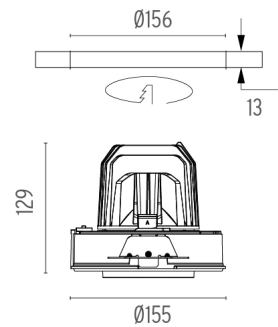

CERTIFICATIONS