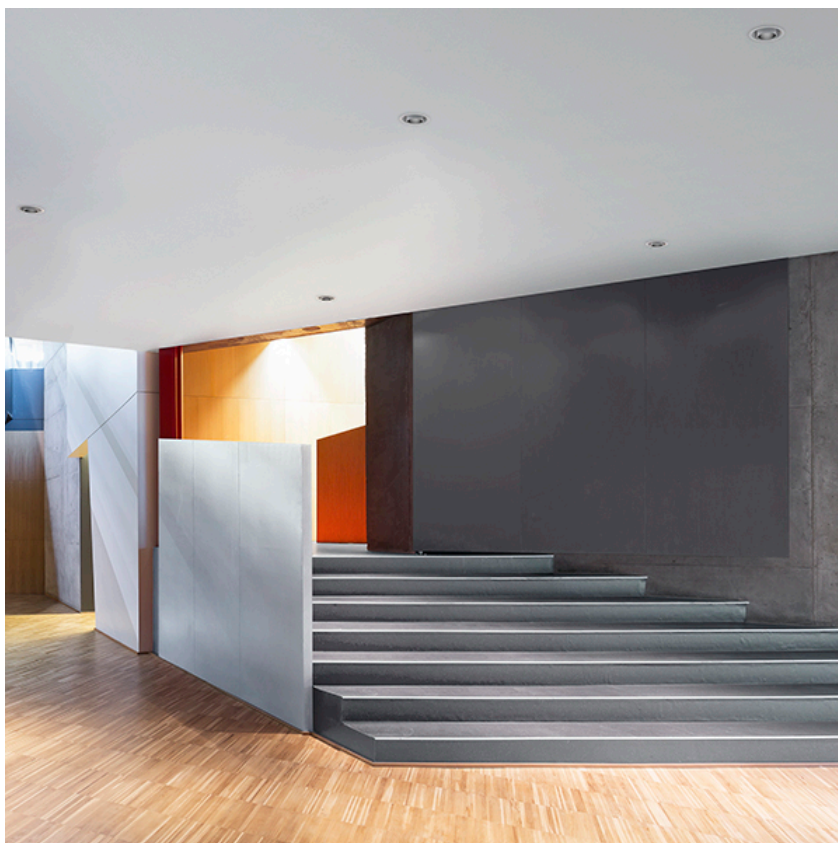

CERTIFICATIONS