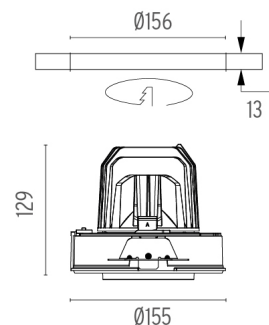

LIGHT SUPPLY ADJUSTABLE NO TRIM DIMMABLE

Number of heads	1
Mounting	Ceiling recessed
Lamps description	LED Array High Performances 30,1W 2929 lm 4000K CRI 90
Luminaire luminous flux	Extreme Cut-off. See reference number
Voltage (V)	220/240
Environment	Indoor
Notes	Pre-installation frame or Soft Architecture installation plate for No Trim installation. To be ordered separately.

OPTICAL

Aiming	Adjustable
Light distribution symmetry	Symmetric
Beam angle	37° Flood

ELECTRICAL

Transformer availability	Included
Transformer mounting	Remote
Transformer type	Electronic dimmable I-10V, Electronic dimmable dali
Emergency	Without
Insulation class	Class II

PHYSICAL

Cutout diameter (mm)	156
Recessed depth (mm)	239
Construction material	Aluminium
Weight (kg)	1,01

Light Supply Adjustable No Trim Dimmable

designed by FLOS Architectural

Embedded luminaire for LED light source. Remote 220/240V power supply included.

- 03.6820.40ADA - 1937lm White
- 03.6820.14ADA - 1937lm Black

CERTIFICATIONS