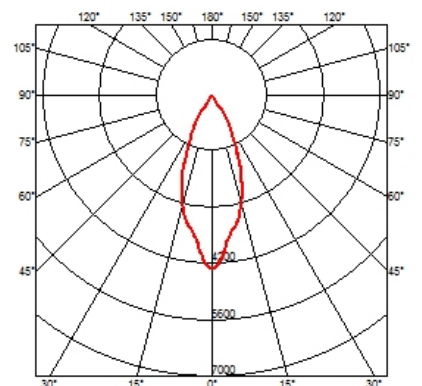

● 08.8453.40
Highly-efficient cylinder

CERTIFICATIONS