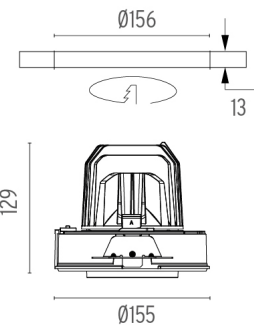

Light Supply Adjustable No Trim . Accessories

Mounting

○ 08.8119.00

Pre-installation frame

Pre-installation frame.

○ SA.6600.1

Soft Architecture installation plate

Soft Architecture installation plate for integration in plasterboard.

Light Supply Adjustable No Trim designed by FLOS Architectural

Embedded luminaire for LED light source. Remote 220/240V power supply included.

- 03.6820.40A - 1937lm White
- 03.6820.14A - 1937lm Black

Light Supply Adjustable No Trim . Lamps

LED Array

Lamp category:

LED

Socket:

Special base

Lamp type:

LED Array

CERTIFICATIONS