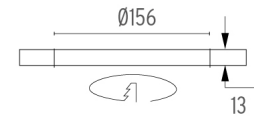

FLOS

Light Supply Adjustable No Trim . Accessories

Optical

● 08.8049.14
Honeycomb. Small Cells

● 08.8377.14
Honeycomb. Big Cells

● 08.8242.14
Screening crosspiece

○ 08.8117.68
Flood lens

○ 08.8118.68
Elliptical lens

○ 08.8450.00
Light Supply Adjustable spare reflector. Spot

○ 08.8451.00
Light Supply Adjustable spare reflector. Medium

○ 08.8452.00
Light Supply Adjustable spare reflector. Flood

Embedded luminaire for LED light source. Remote 220/240V power supply included.

- 03.6820.40A - 1937lm White
- 03.6820.14A - 1937lm Black

CERTIFICATIONS