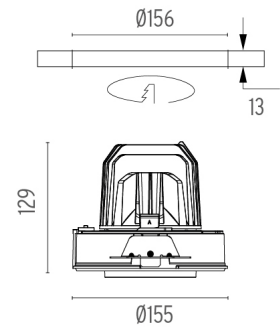

PHYSICAL

Cutout diameter (mm)	156
Recessed depth (mm)	239
Construction material	Aluminium
Weight (kg)	1,01

Light Supply Adjustable No Trim
designed by FLOS Architectural

Embedded luminaire for LED light source. Remote 220/240V power supply included.

- 03.6820.40A - 1937lm White
- 03.6820.14A - 1937lm Black

CERTIFICATIONS

FLOS

Light Supply Adjustable No Trim . Accessories

Optical

● 08.8049.14
Honeycomb. Small Cells

● 08.8377.14
Honeycomb. Big Cells

● 08.8242.14
Screening crosspiece