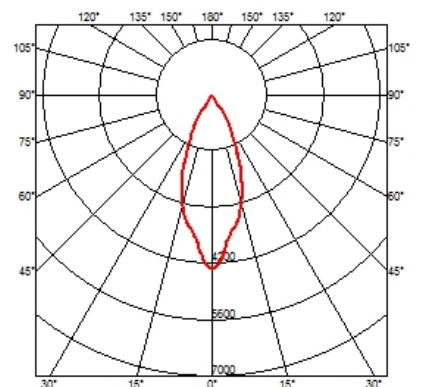

CERTIFICATIONS