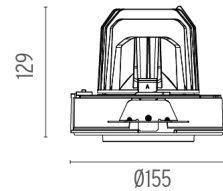

FLOS

Light Supply Adjustable No Trim . Accessories

Optical

● 08.8049.14
Honeycomb. Small Cells

● 08.8377.14
Honeycomb. Big Cells

● 08.8242.14
Screening crosspiece

○ 08.8117.68
Flood lens

○ 08.8118.68
Elliptical lens

○ 08.8450.00
Light Supply Adjustable spare reflector. Spot

○ 08.8451.00
Light Supply Adjustable spare reflector. Medium

○ 08.8452.00
Light Supply Adjustable spare reflector. Flood

Embedded luminaire for LED light source. Remote 220/240V power supply included.

- 03.6820.40A - 1937lm White
- 03.6820.14A - 1937lm Black

CERTIFICATIONS