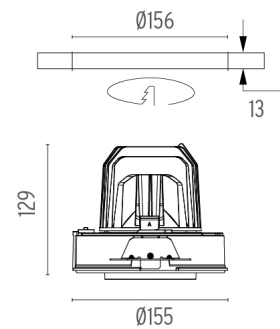

CERTIFICATIONS