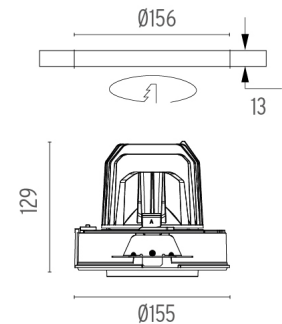

LIGHT SUPPLY ADJUSTABLE NO TRIM DIMMABLE

Number of heads	1
Mounting	Ceiling recessed
Lamps description	LED Array High Performances 30,1W 2929 lm 4000K CRI 90
Luminaire luminous flux	Extreme Cut-off. See reference number
Voltage (V)	220/240
Environment	Indoor
Notes	Pre-installation frame or Soft Architecture installation plate for No Trim installation. To be ordered separately.

OPTICAL

Aiming	Adjustable
Light distribution symmetry	Symmetric
Beam angle	23° Medium

ELECTRICAL

Transformer availability	Included
Transformer mounting	Remote
Transformer type	Electronic dimmable I-10V, Electronic dimmable dali
Emergency	Without
Insulation class	Class II

PHYSICAL

Cutout diameter (mm)	156
Recessed depth (mm)	239
Construction material	Aluminium
Weight (kg)	1,01

Light Supply Adjustable No Trim Dimmable

designed by FLOS Architectural

Embedded luminaire for LED light source. Remote 220/240V power supply included.

- 03.6819.40ADA - 1860lm White
- 03.6819.14ADA - 1860lm Black

CERTIFICATIONS