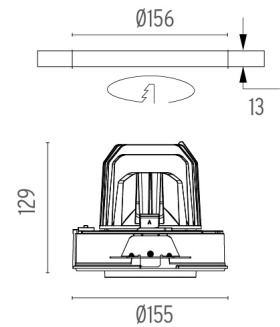

LIGHT SUPPLY ADJUSTABLE NO TRIM

Number of heads	1
Mounting	Ceiling recessed
Lamps description	LED Array High Performances 30,1W 2929 lm 4000K CRI 90
Luminaire luminous flux	Extreme Cut-off. See reference number
Voltage (V)	220/240
Environment	Indoor
Notes	Pre-installation frame or Soft Architecture installation plate for No Trim installation. To be ordered separately.

OPTICAL

Aiming	Adjustable
Light distribution symmetry	Symmetric
Beam angle	23° Medium

ELECTRICAL

Transformer availability	Included
Transformer mounting	Remote
Transformer type	Electronic
Emergency	Without
Insulation class	Class II

PHYSICAL

Cutout diameter (mm)	156
Recessed depth (mm)	239
Construction material	Aluminium
Weight (kg)	1,01

Embedded luminaire for LED light source. Remote 220/240V power supply included.

- 03.6819.40A - 1860lm White
- 03.6819.14A - 1860lm Black

CERTIFICATIONS