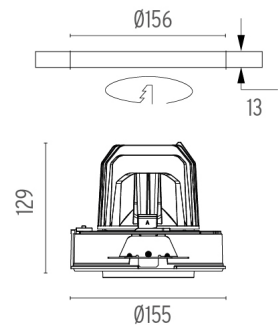

CERTIFICATIONS