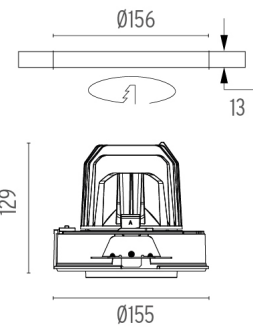

Light Supply Adjustable No Trim . Accessories

Optical

● 08.8049.14
Honeycomb. Small Cells

● 08.8377.14
Honeycomb. Big Cells

● 08.8242.14
Screening crosspiece

○ 08.8117.68
Flood lens

○ 08.8118.68
Elliptical lens

○ 08.8450.00
**Light Supply Adjustable
spare reflector. Spot**

○ 08.8451.00
**Light Supply Adjustable
spare reflector. Medium**

○ 08.8452.00
**Light Supply Adjustable
spare reflector. Flood**

● 08.8453.40
Highly-efficient cylinder

Embedded luminaire for LED light source. Remote 220/240V power supply included.

- 03.6819.40A - 1860lm White
- 03.6819.14A - 1860lm Black

CERTIFICATIONS