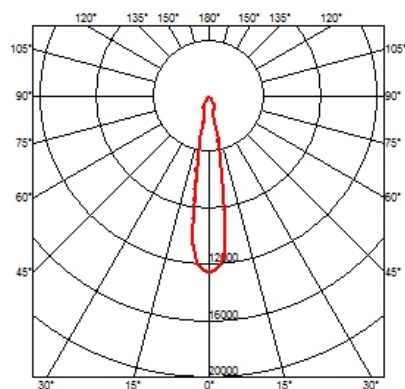

CERTIFICATIONS