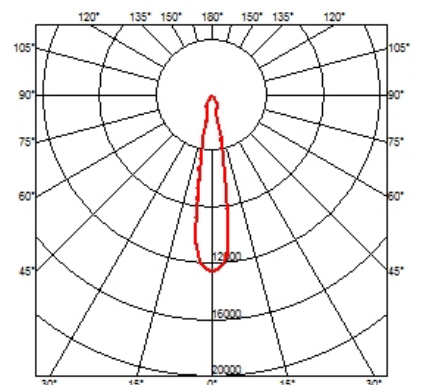

● 08.8453.40
Highly-efficient cylinder

CERTIFICATIONS