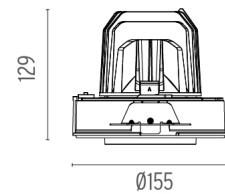

CERTIFICATIONS