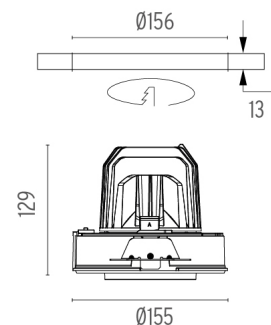

LIGHT SUPPLY ADJUSTABLE NO TRIM DIMMABLE

Number of heads	1
Mounting	Ceiling recessed
Lamps description	LED Array High Performances 30,1W 2929 lm 4000K CRI 90
Luminaire luminous flux	Extreme Cut-off. See reference number
Voltage (V)	220/240
Environment	Indoor
Notes	Pre-installation frame or Soft Architecture installation plate for No Trim installation. To be ordered separately.

OPTICAL

Aiming	Adjustable
Light distribution symmetry	Symmetric
Beam angle	13° Spot

ELECTRICAL

Transformer availability	Included
Transformer mounting	Remote
Transformer type	Electronic dimmable I-10V, Electronic dimmable dali
Emergency	Without
Insulation class	Class II

PHYSICAL

Cutout diameter (mm)	156
Recessed depth (mm)	239
Construction material	Aluminium
Weight (kg)	1,01

Light Supply Adjustable No Trim Dimmable

designed by FLOS Architectural

Embedded luminaire for LED light source. Remote 220/240V power supply included.

- 03.6818.40ADA - 1992lm White
- 03.6818.14ADA - 1992lm Black

CERTIFICATIONS