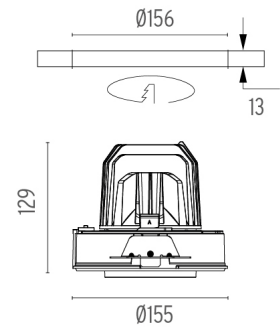

LIGHT SUPPLY ADJUSTABLE NO TRIM

Number of heads	1
Mounting	Ceiling recessed
Lamps description	LED Array High Performances 30,1W 2929 lm 4000K CRI 90
Luminaire luminous flux	Extreme Cut-off. See reference number
Voltage (V)	220/240
Environment	Indoor
Notes	Pre-installation frame or Soft Architecture installation plate for No Trim installation. To be ordered separately.

OPTICAL

Aiming	Adjustable
Light distribution symmetry	Symmetric
Beam angle	13° Spot

ELECTRICAL

Transformer availability	Included
Transformer mounting	Remote
Transformer type	Electronic
Emergency	Without
Insulation class	Class II

PHYSICAL

Cutout diameter (mm)	156
Recessed depth (mm)	239
Construction material	Aluminium
Weight (kg)	1,01

Embedded luminaire for LED light source. Remote 220/240V power supply included.

- 03.6818.40A - 1992lm White
- 03.6818.14A - 1992lm Black

CERTIFICATIONS