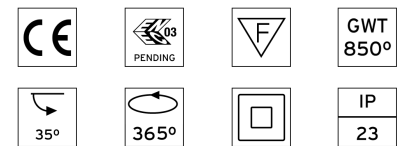

CERTIFICATIONS