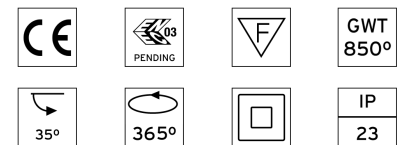

CERTIFICATIONS