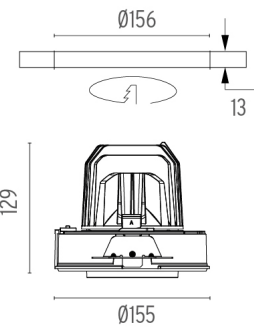

Light Supply Adjustable No Trim . Accessories

Optical

● 08.8049.14
Honeycomb. Small Cells

● 08.8377.14
Honeycomb. Big Cells

● 08.8242.14
Screening crosspiece

○ 08.8117.68
Flood lens

○ 08.8118.68
Elliptical lens

○ 08.8450.00
Light Supply Adjustable spare reflector. Spot

○ 08.8451.00
Light Supply Adjustable spare reflector. Medium

○ 08.8452.00
Light Supply Adjustable spare reflector. Flood

● 08.8453.40
Highly-efficient cylinder

Embedded luminaire for LED light source. Remote 220/240V power supply included.

- 03.6818.40A - 1992lm White
- 03.6818.14A - 1992lm Black

CERTIFICATIONS