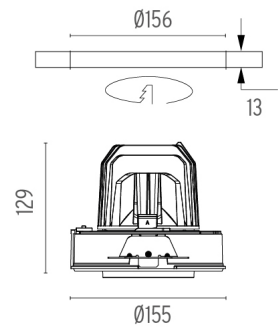

Light Supply Adjustable No Trim . Accessories

Mounting

○ 08.8119.00

Pre-installation frame

Pre-installation frame.

○ SA.6600.1

Soft Architecture installation plate

Soft Architecture installation plate for integration in plasterboard.

Light Supply Adjustable No Trim designed by FLOS Architectural

Embedded luminaire for LED light source. Remote 220/240V power supply included.

- 03.6818.40A - 1992lm   White
- 03.6818.14A - 1992lm   Black

Light Supply Adjustable No Trim . Lamps

LED Array

Lamp category:

LED

Socket:

Special base

Lamp type:

LED Array

CERTIFICATIONS