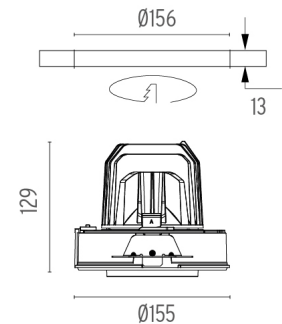

LIGHT SUPPLY ADJUSTABLE NO TRIM DIMMABLE

Number of heads	1
Mounting	Ceiling recessed
Lamps description	LED Array High Performances 30,1W 3402 lm 3000K CRI 80
Luminaire luminous flux	Extreme Cut-off. See reference number
Voltage (V)	220/240
Environment	Indoor
Notes	Pre-installation frame or Soft Architecture installation plate for No Trim installation. To be ordered separately.

OPTICAL

Aiming	Adjustable
Light distribution symmetry	Symmetric
Beam angle	37° Flood

ELECTRICAL

Transformer availability	Included
Transformer mounting	Remote
Transformer type	Electronic dimmable I-10V, Electronic dimmable dali
Emergency	Without
Insulation class	Class II

PHYSICAL

Cutout diameter (mm)	156
Recessed depth (mm)	239
Construction material	Aluminium
Weight (kg)	1,01

Light Supply Adjustable No Trim Dimmable

designed by FLOS Architectural

Embedded luminaire for LED light source. Remote 220/240V power supply included.

- 03.6817.40ADA - 2250lm White
- 03.6817.14ADA - 2250lm Black

CERTIFICATIONS