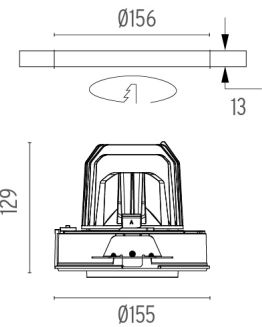

Light Supply Adjustable No Trim Dimmable . Accessories

Optical

● 08.8049.14
Honeycomb. Small Cells

● 08.8377.14
Honeycomb. Big Cells

● 08.8242.14
Screening crosspiece

○ 08.8117.68
Flood lens

○ 08.8118.68
Elliptical lens

○ 08.8450.00
Light Supply Adjustable spare reflector. Spot

○ 08.8451.00
Light Supply Adjustable spare reflector. Medium

○ 08.8452.00
Light Supply Adjustable spare reflector. Flood

Embedded luminaire for LED light source. Remote 220/240V power supply included.

- 03.6817.40ADA - 2250lm White
- 03.6817.14ADA - 2250lm Black

CERTIFICATIONS