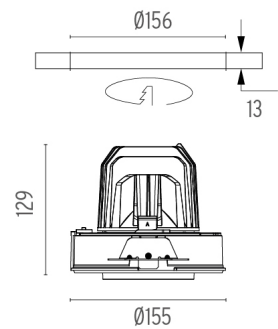

CERTIFICATIONS