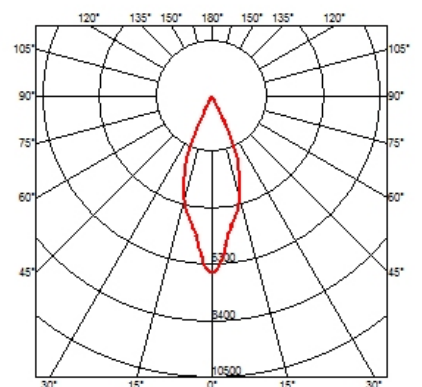

CERTIFICATIONS