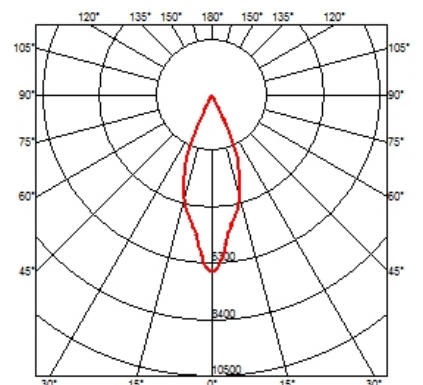

● 08.8453.40
Highly-efficient cylinder

CERTIFICATIONS