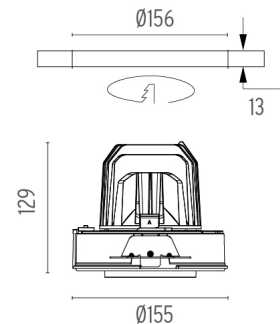

PHYSICAL

Cutout diameter (mm)	156
Recessed depth (mm)	239
Construction material	Aluminium
Weight (kg)	1,01

Light Supply Adjustable No Trim
designed by FLOS Architectural

Embedded luminaire for LED light source. Remote 220/240V power supply included.

- 03.6817.40A - 2250lm White
- 03.6817.14A - 2250lm Black

CERTIFICATIONS

Light Supply Adjustable No Trim . Accessories

Optical

● 08.8049.14
Honeycomb. Small Cells

● 08.8377.14
Honeycomb. Big Cells

● 08.8242.14
Screening crosspiece