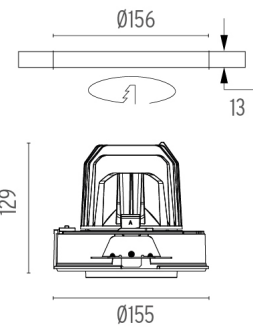

Light Supply Adjustable No Trim . Accessories

Optical

● 08.8049.14
Honeycomb. Small Cells

● 08.8377.14
Honeycomb. Big Cells

● 08.8242.14
Screening crosspiece

○ 08.8117.68
Flood lens

○ 08.8118.68
Elliptical lens

○ 08.8450.00
**Light Supply Adjustable
spare reflector. Spot**

○ 08.8451.00
**Light Supply Adjustable
spare reflector. Medium**

○ 08.8452.00
**Light Supply Adjustable
spare reflector. Flood**

● 08.8453.40
Highly-efficient cylinder

Embedded luminaire for LED light source. Remote 220/240V power supply included.

- 03.6817.40A - 2250lm White
- 03.6817.14A - 2250lm Black

CERTIFICATIONS